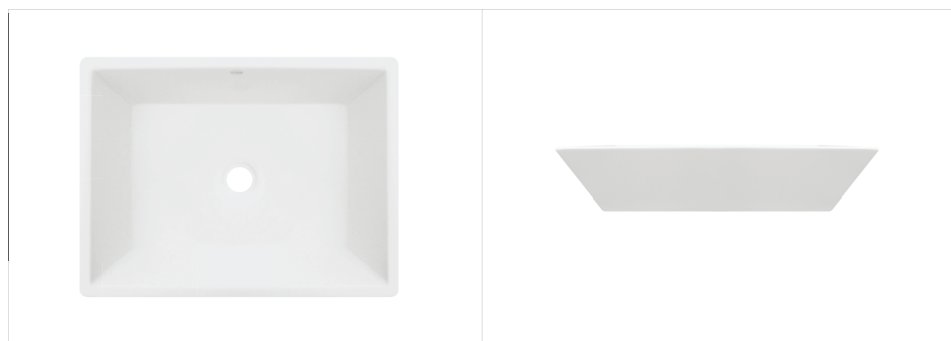

PIAZZA BASIN

for the perfectly co-ordinated bathroom design

Top View

Side View

L 550mm x W 415mm x H 120mm