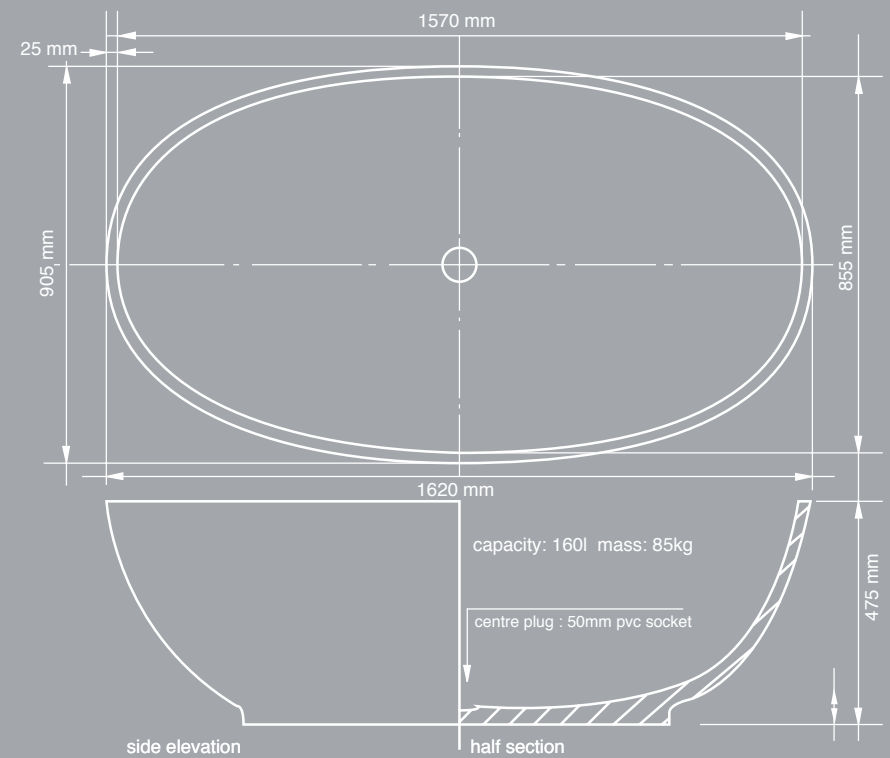

INTERNO BATH

livingstone
baths

INTERNO BATH

5-star luxury, style and elegance in a slimline, light weight masterpiece

With an extended backrest, which provides full head support and perfect backrest angles, this traditional freestanding piece is the perfect synergy of luxury, comfort and price. Available in our standard finishes, the innovative design of this lightweight bath means that 5-star luxury, style and elegance can now be experienced in the comfort of your own home.

L 1620mm x W 905mm x H 475mm

Base Dimensions 860 mm x 260 mm