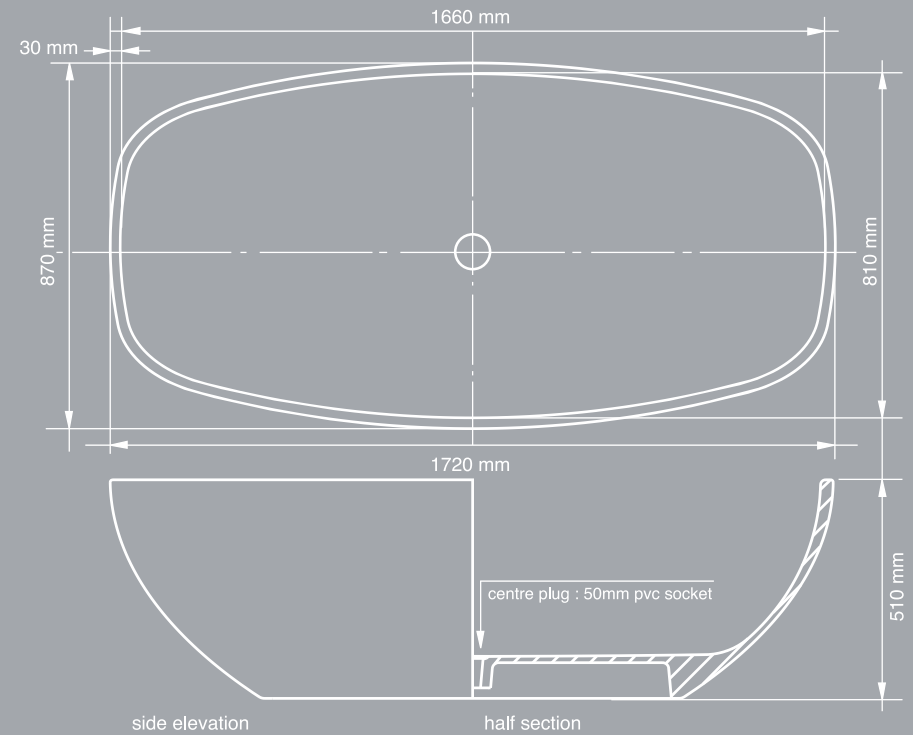

REDERE BATH

livingstone
baths

REDERE BATH

Enjoy the allure of this bath's stylish design

Contemporary and unique, this slim rimmed freestanding bath is suitable for two. Inspired by modern and geometric lines, the classic and clean yet sizeable form of the Redere bath will make it the focus of any bathroom.

L 1720mm x W 870mm x H 510mm

Base Dimensions 1010 mm x 695 mm