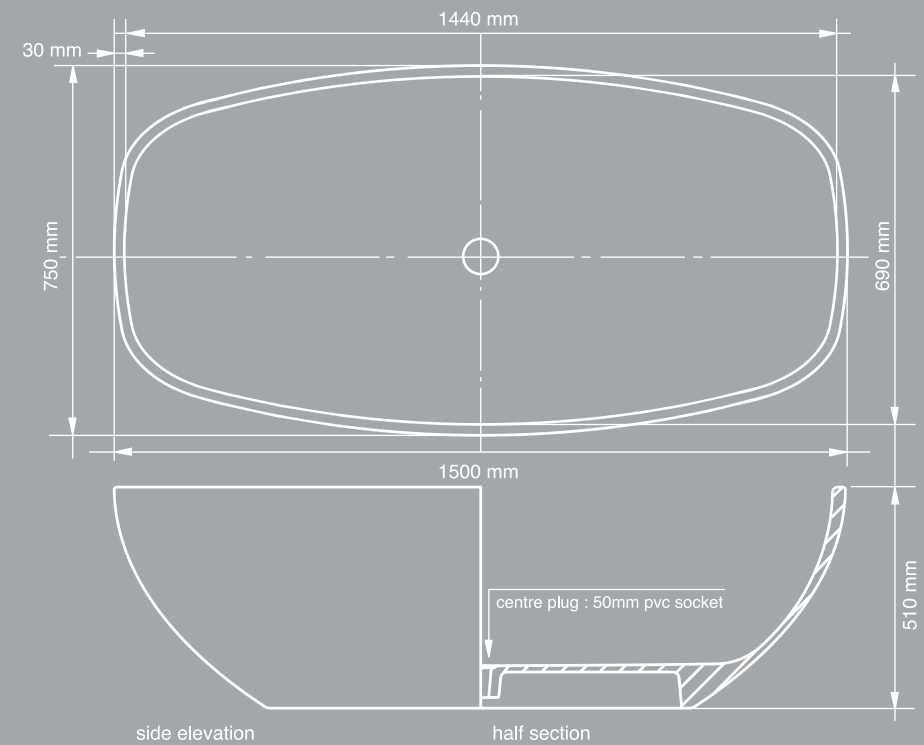

REDERE PETITE BATH

livingstone
baths

REDERE PETITE BATH

Enjoy the allure of this bath's stylish design

Contemporary and unique, this slim rimmed freestanding bath is a more compact version of the Redere Bath. Inspired by modern and geometric lines, the classic and clean form is striking, yet will fit comfortably into a regular sized bathroom.

L 1500mm x W 750mm x H 510mm

Base Dimensions 830 mm x 580 mm