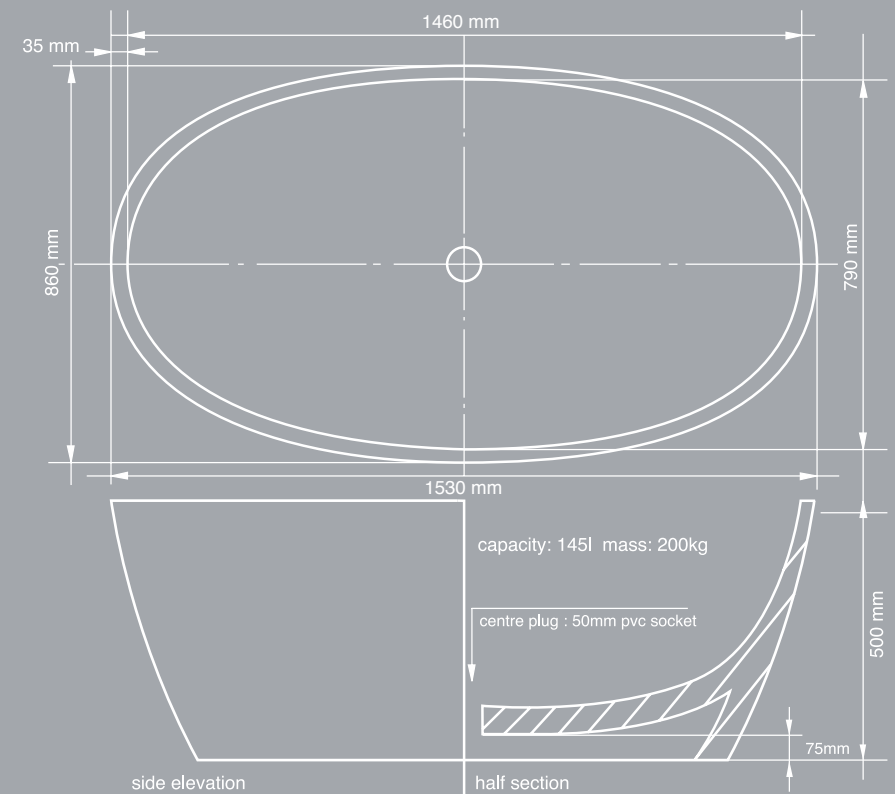

GRASSETTO BATH

livingstone
baths

GRASSETTO BATH

A synergy of curved lines and compact size resulting in luxurious proportions

This bath has been designed with the ladies in mind. Petit enough to fit into smaller bathrooms where space is limited, the dramatic yet elegant curves of this freestanding beauty oozes refined elegance without compromising on comfort.

L 1530mm x W 860mm x H 500mm

Base Dimensions 1200 mm x 600 mm