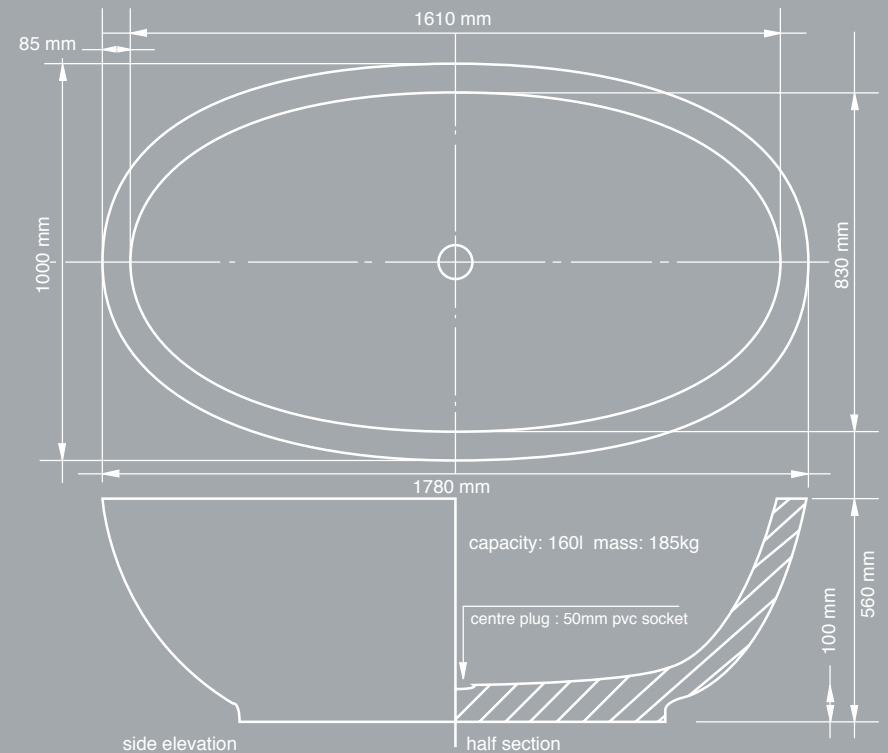

ISOLA BATH

livingstone
baths

ISOLA BATH

A 5-star quality bath with modern day opulence, refinement and beauty

Taking its form from distinctive classic oval styling, this traditional freestanding beauty is the perfect synergy of luxury and comfort. With an extended backrest, which provides full head support and perfect backrest angles, this bath is ideal for the most decadent of bathrooms. 5-star hotels and lodges make the perfect home for this exquisite piece.

L 1780mm x W 1000mm x H 560mm

Base Dimensions 900 mm x 320 mm