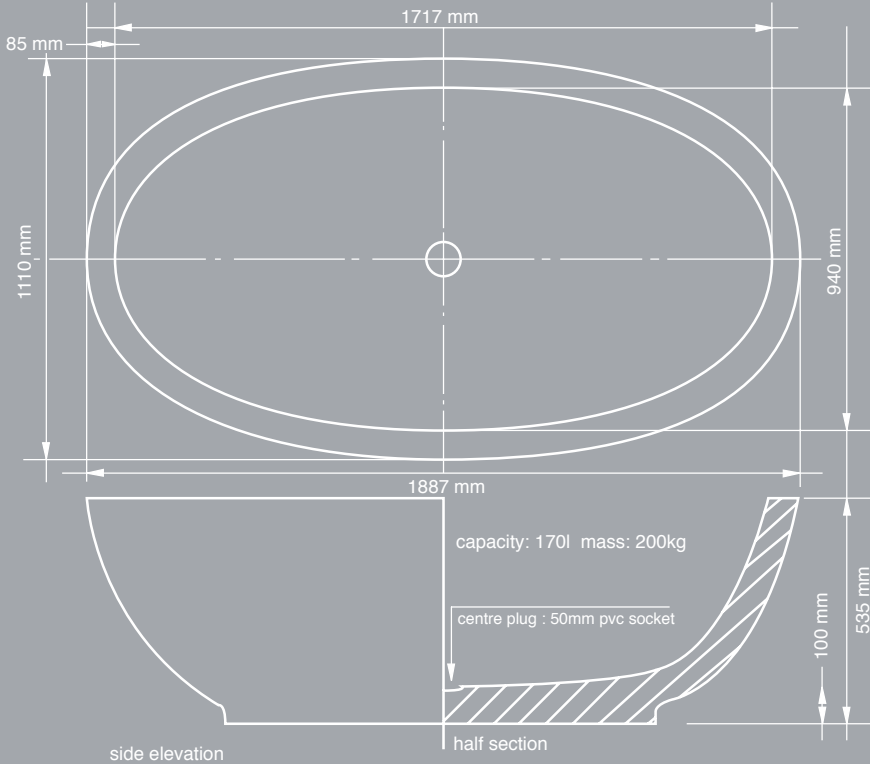

L 1887mm x W 1110mm x H 535mm

Base Dimensions 1065 mm x 450 mm