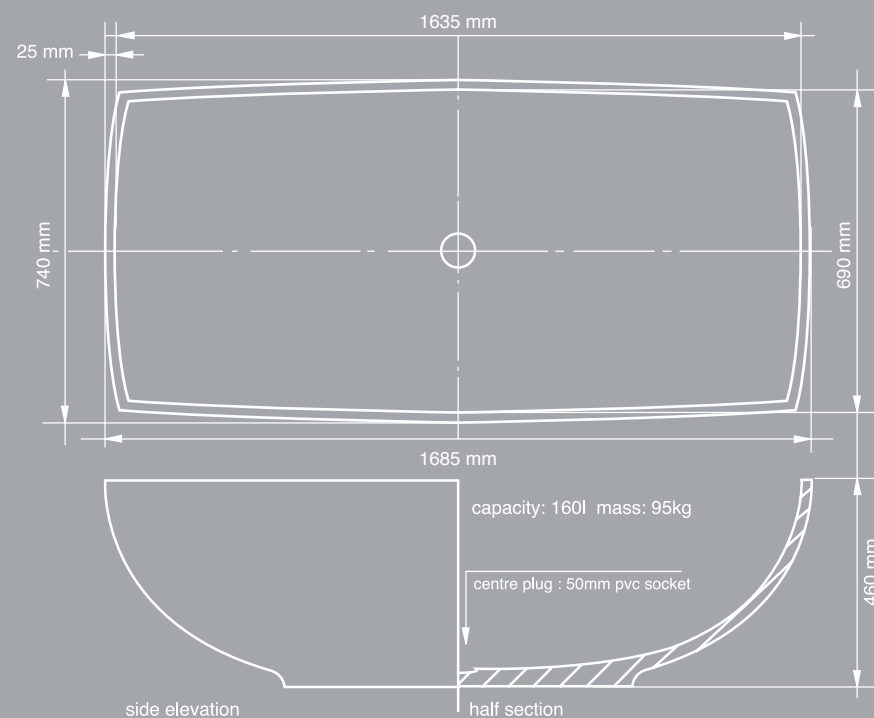

## REGALO BATH

A rectangular bath which is compact, yet perfectly proportioned

This rectangular beauty adds a whole new dimension to our bath range however we have stuck to our core values with style, design and functionality being our primary focus. When you don't want to compromise on a sublime bathing escapade because of a lack of space, we recommend this compact freestanding stone bath, which is narrow enough to fit into almost any bathroom.

L 1685mm x W 740mm x H 460mm

Base Dimensions 770 mm x 310 mm