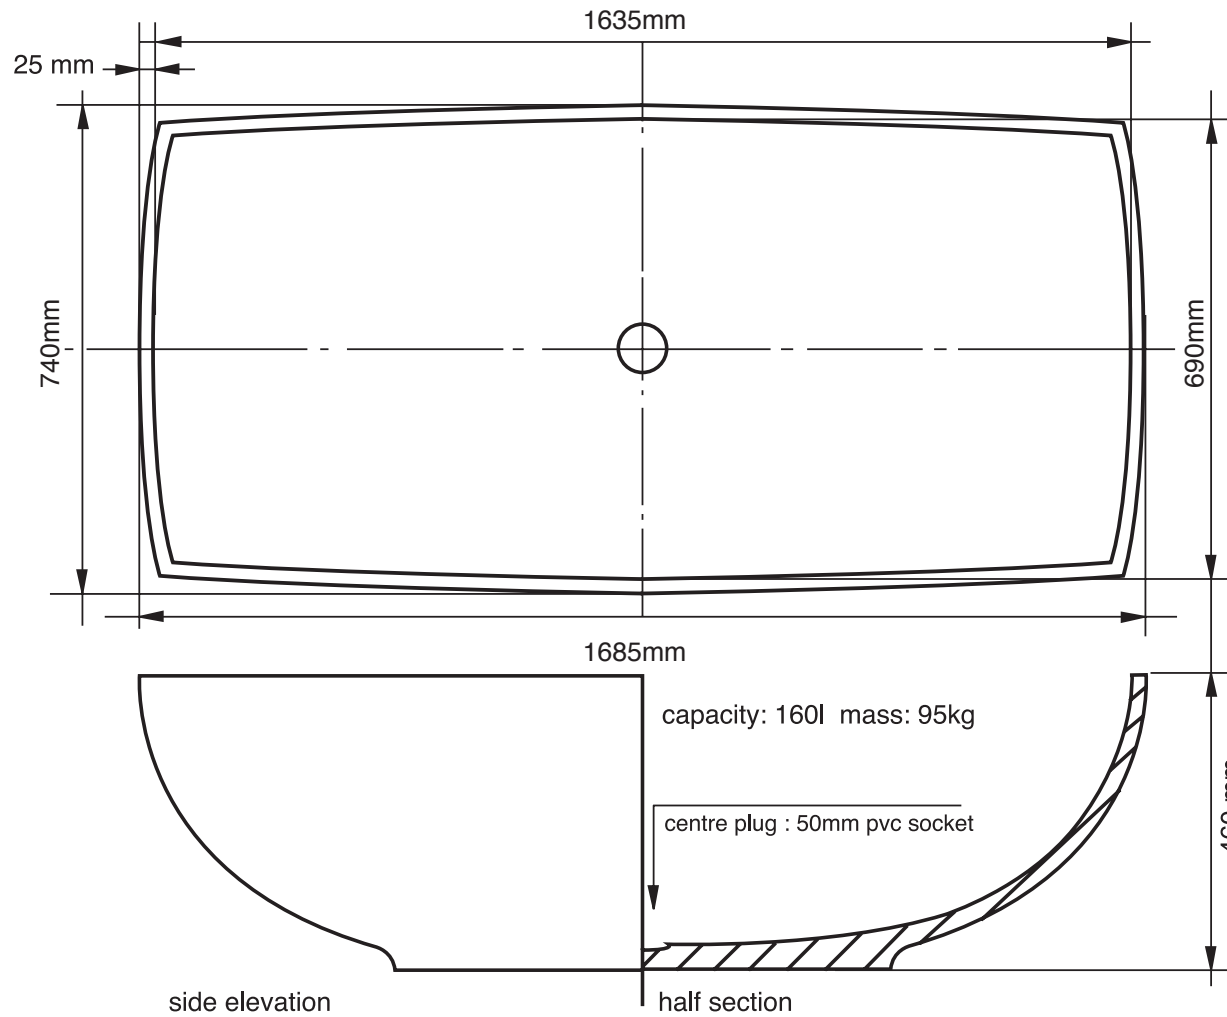

L 1685mm x W 740mm x H 460mm

Base Dimensions 770 mm x 310 mm