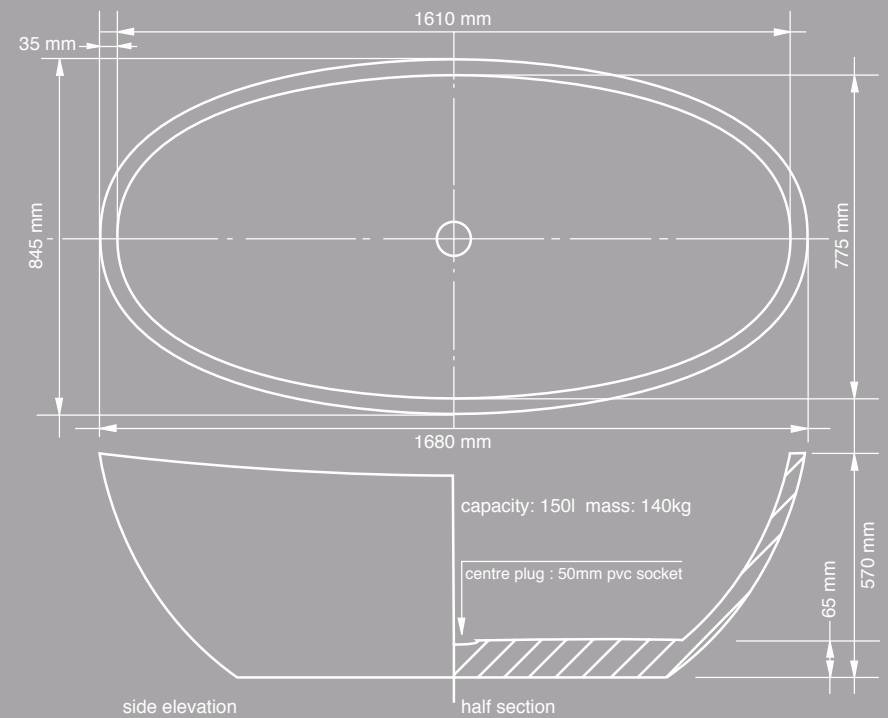

# PERLATO BATH

Designed for comfort, relaxation and the sheer indulgence of a deep soak

This curvaceous, oval shaped classic is beautifully cast in a single piece that transcends fluidly to the floor and is shaped to impress. Essential for those long, luxurious soaks, this freestanding stone bath is the ultimate in deep, double ended luxury bathing products.

L 1680mm x W 845mm x H 570mm

Base Dimensions 920 mm x 495 mm