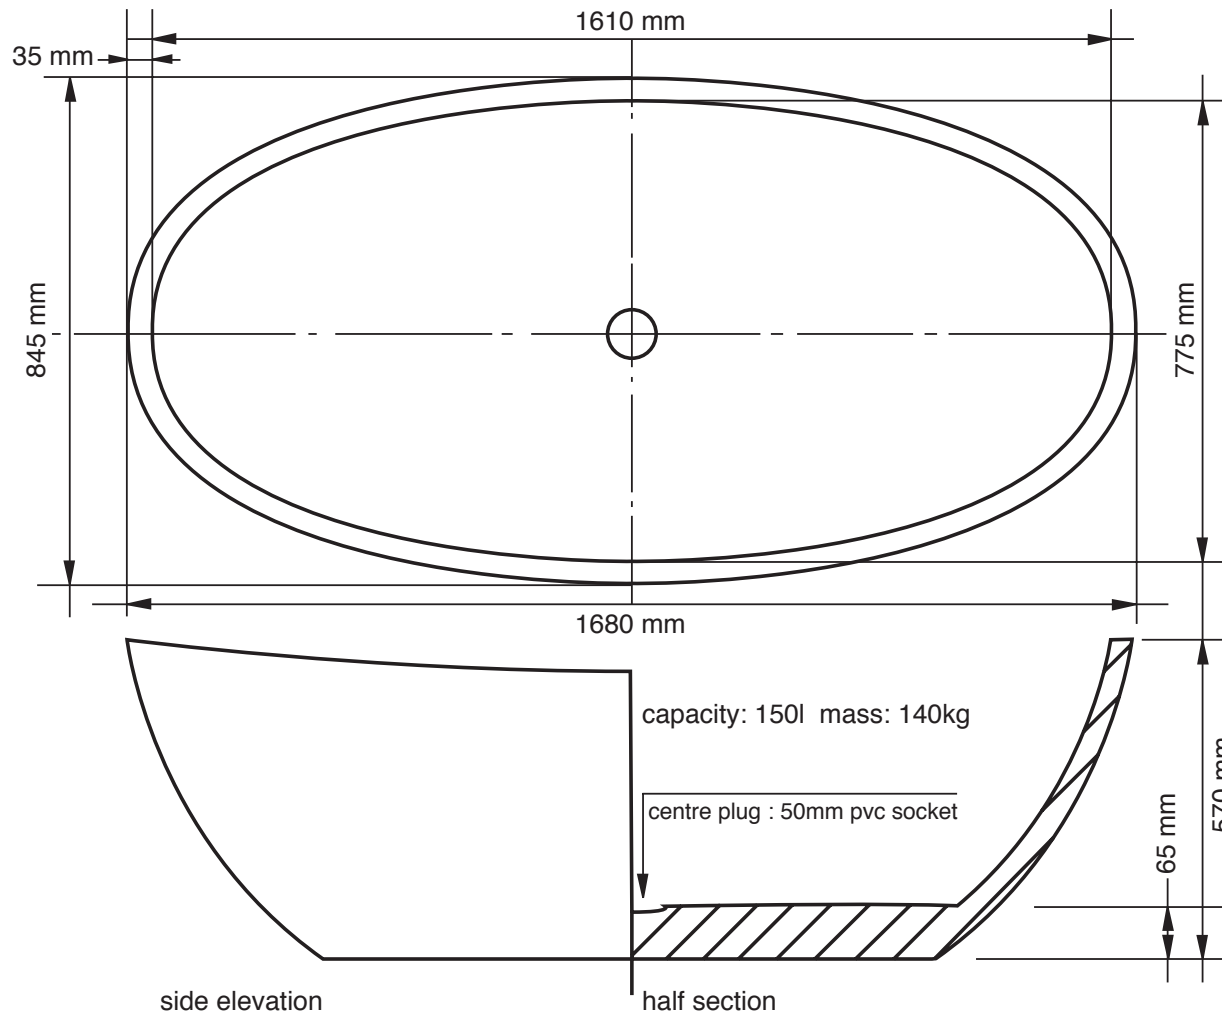

L 1680mm x W 845mm x H 570mm

Base Dimensions 920 mm x 495 mm