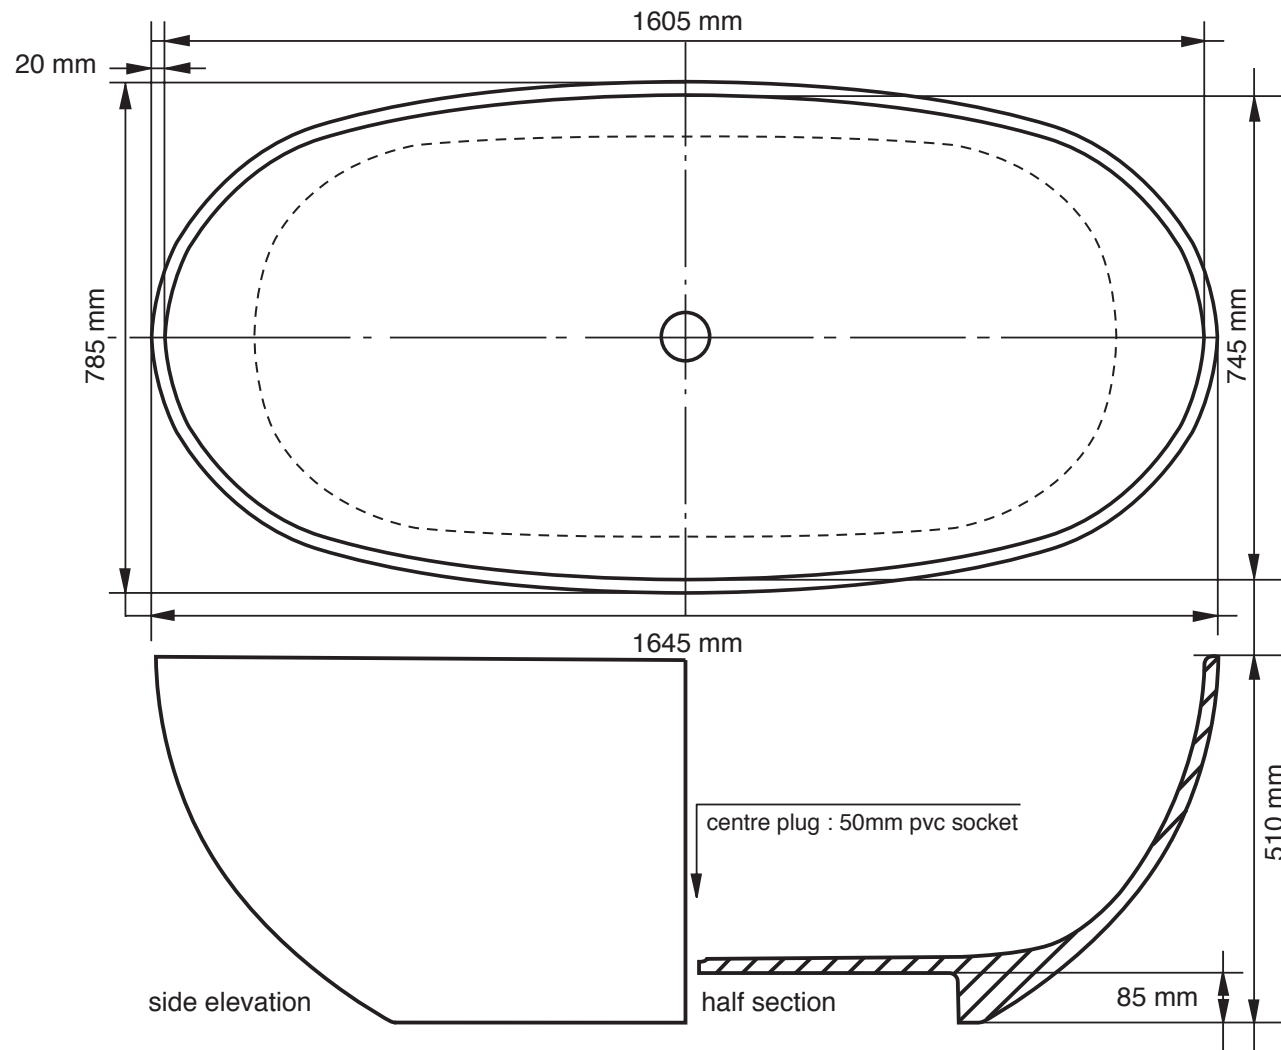

L 1645mm x W 785mm x H 510mm

Base Dimensions 1090 mm x 530 mm