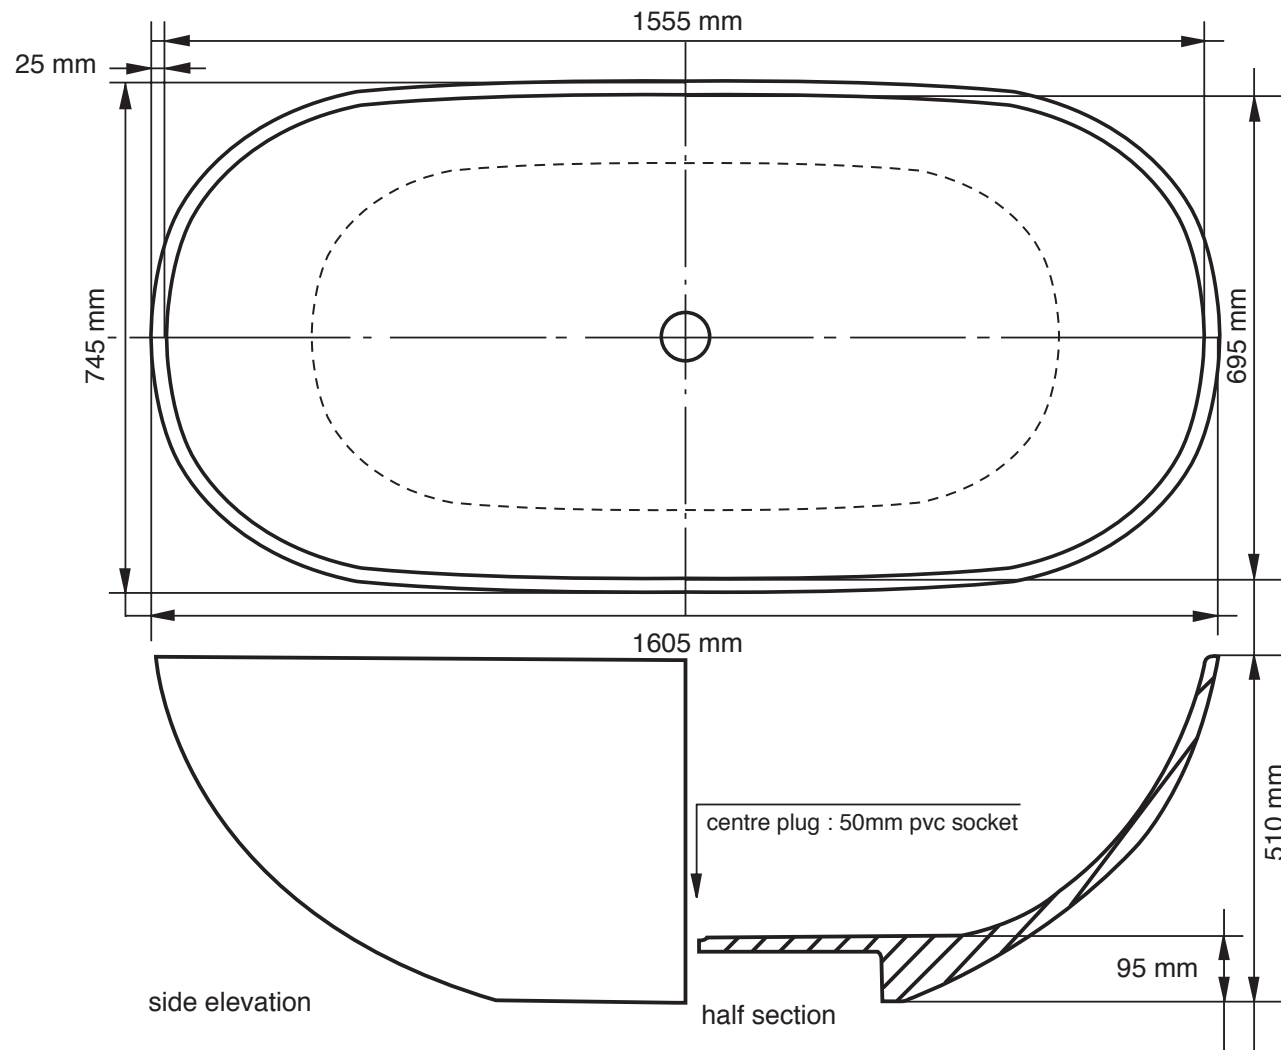

L 1605mm x W 745mm x H 510mm

Base Dimensions 780 mm x 410 mm