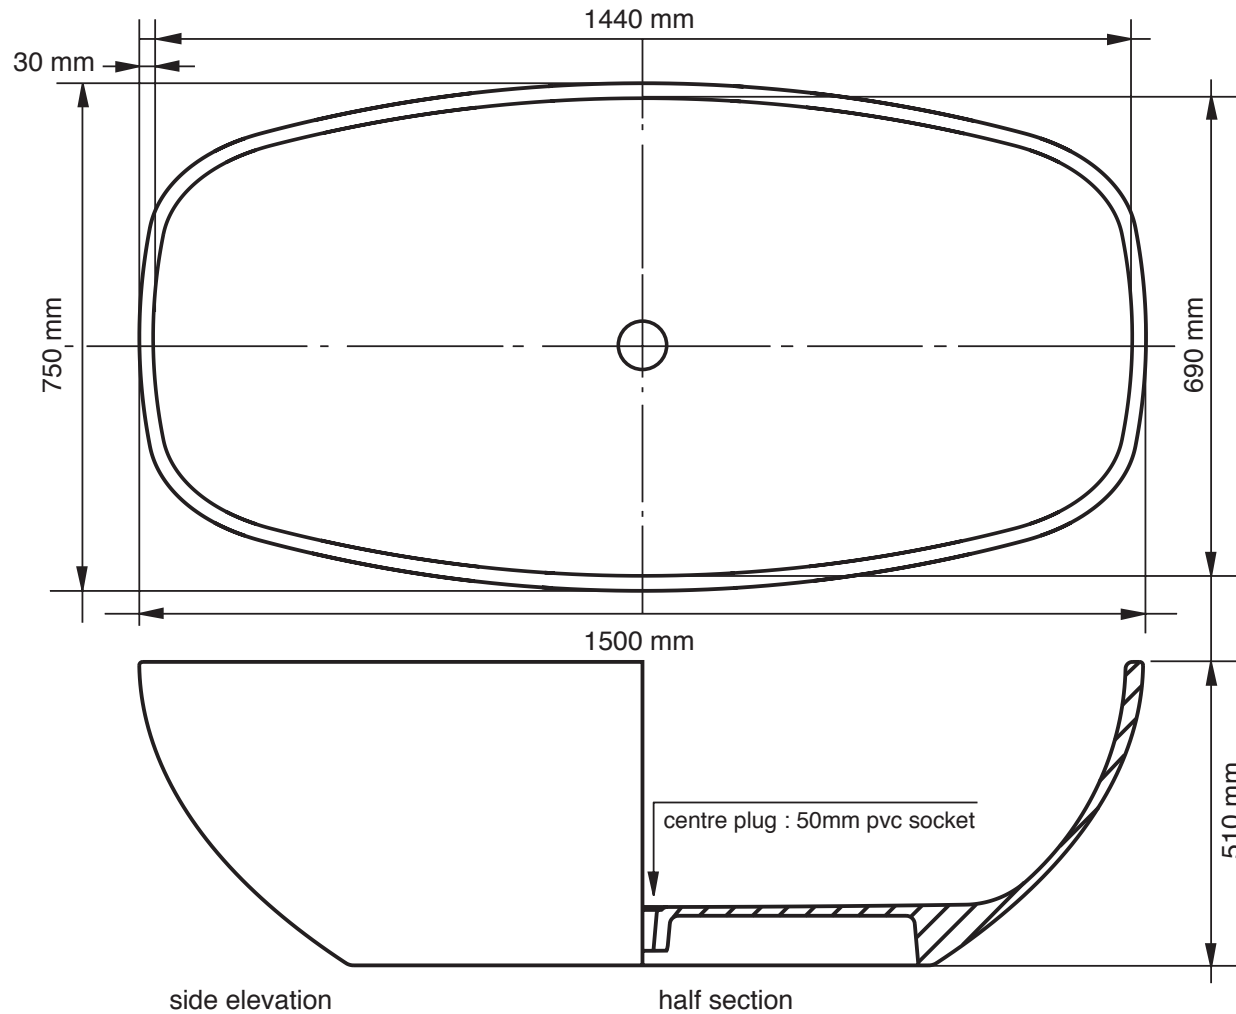

L 1500mm x W 750mm x H 510mm

Base Dimensions 830 mm x 580 mm