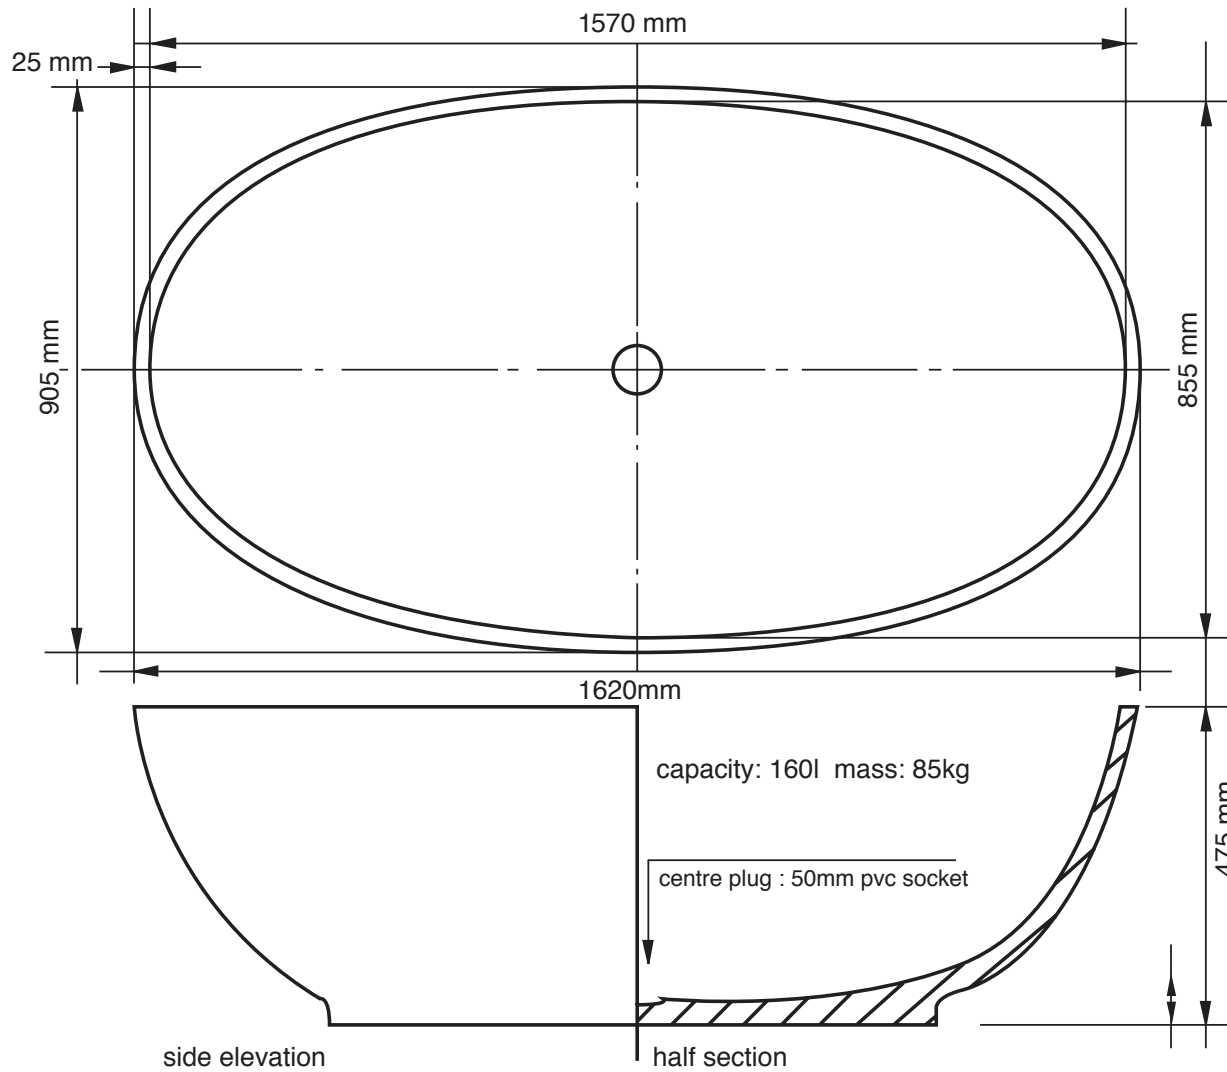

L 1620mm x W 905mm x H 475mm

Base Dimensions 860 mm x 260 mm