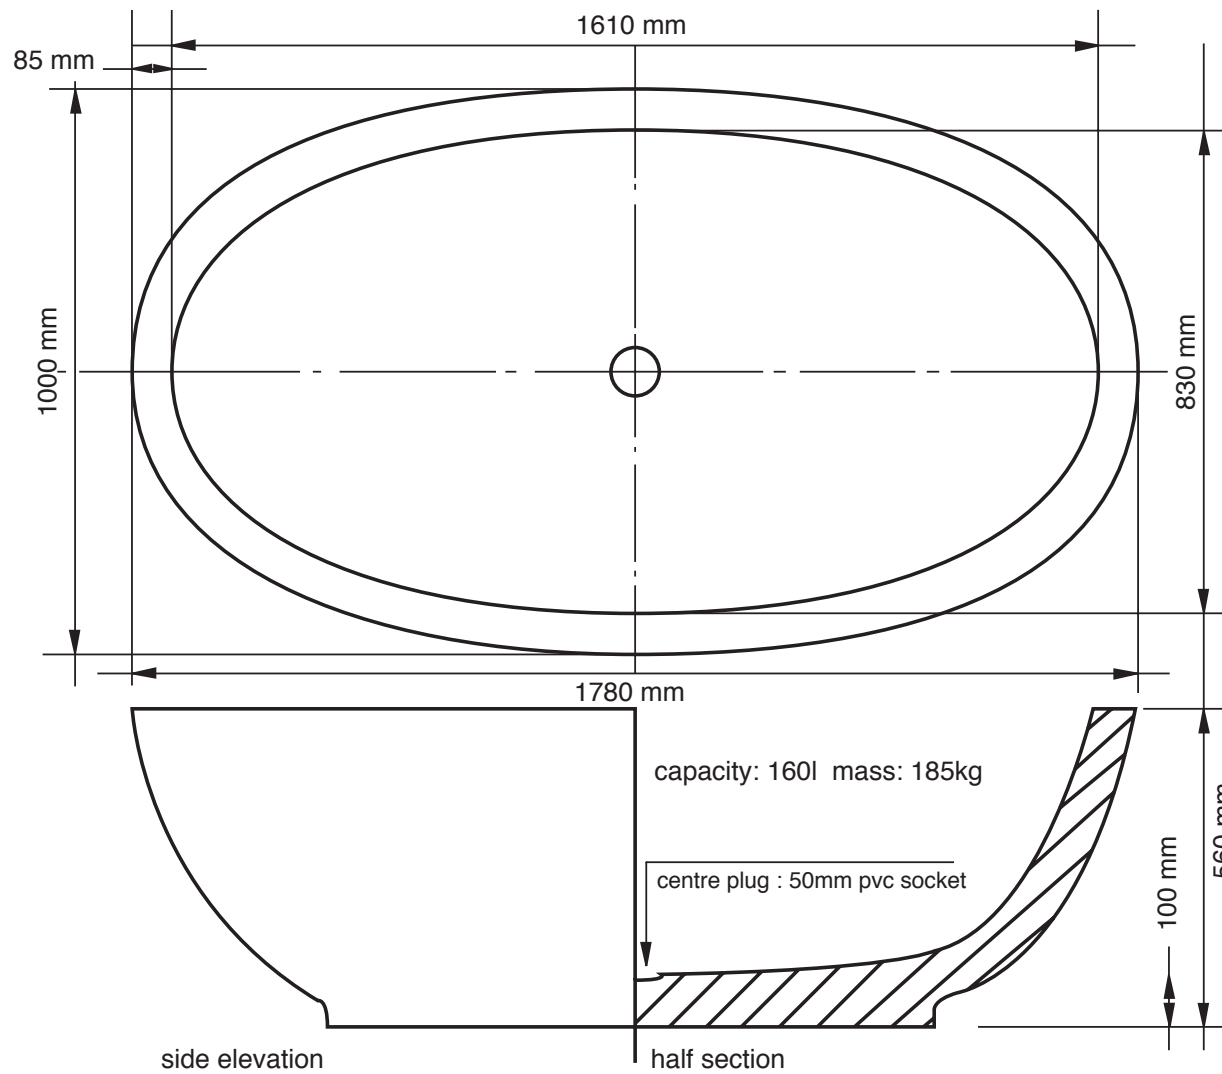

L 1780mm x W 1000mm x H 560mm

Base Dimensions 900 mm x 320 mm