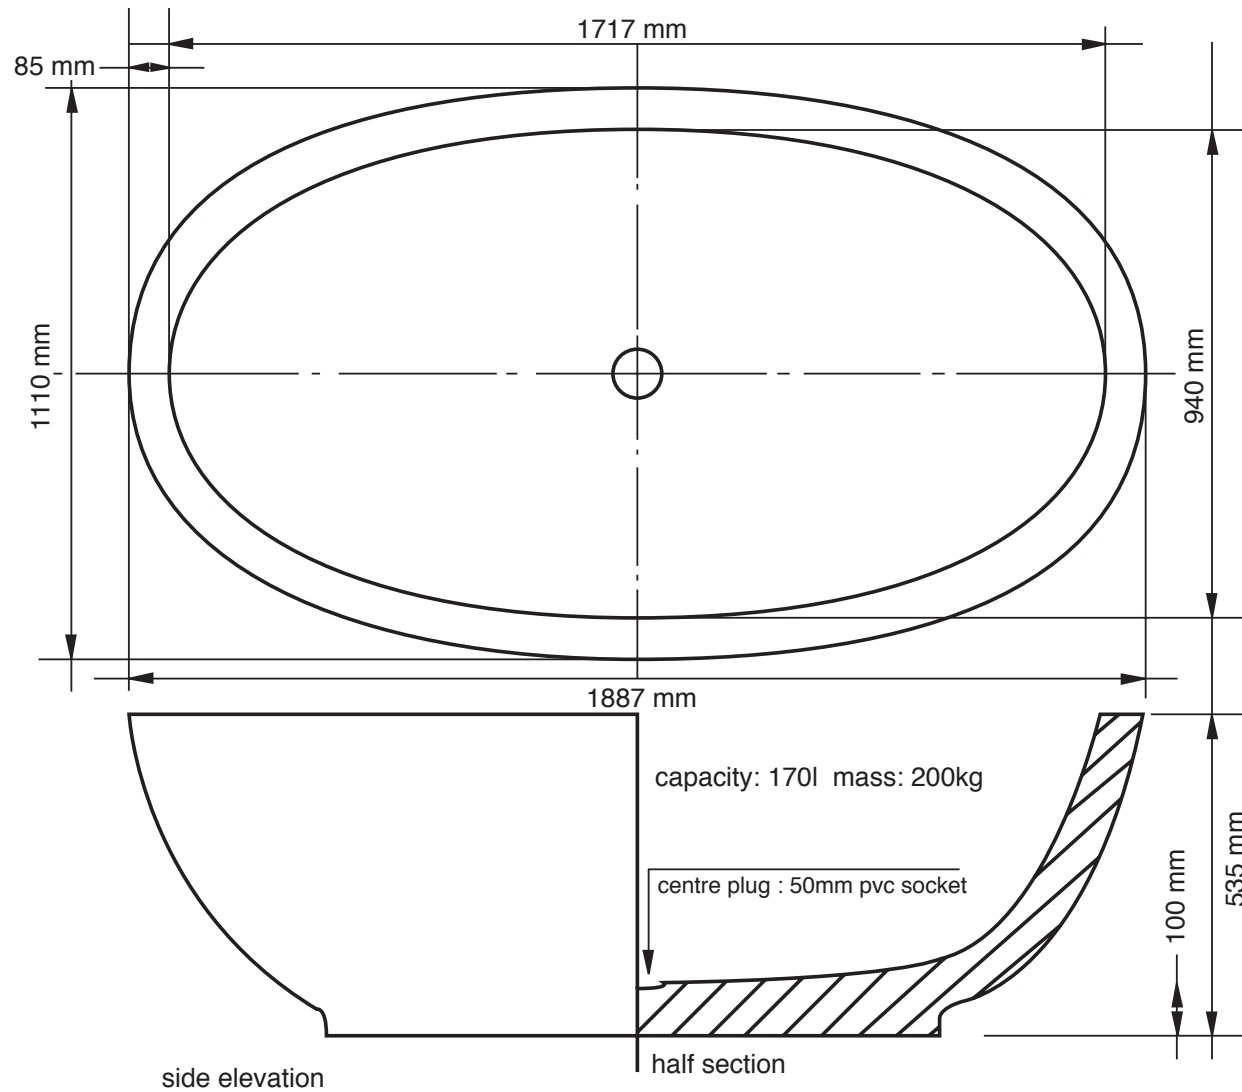

L 1887mm x W 1110mm x H 535mm

Base Dimensions 1065 mm x 450 mm