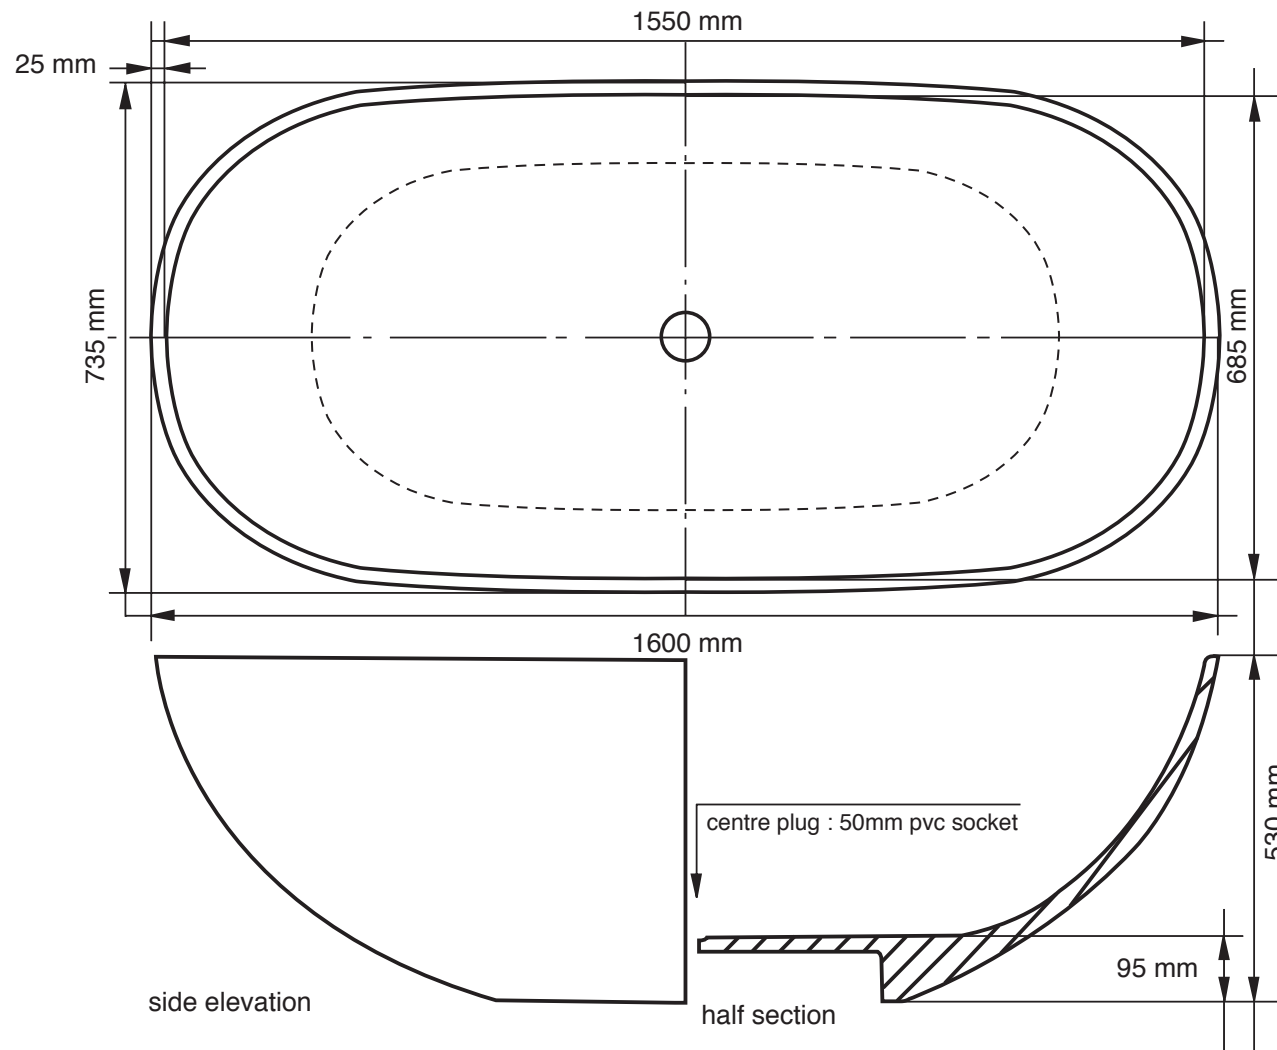

L 1600mm x W 735mm x H 530mm

Base Dimensions 780 mm x 410 mm