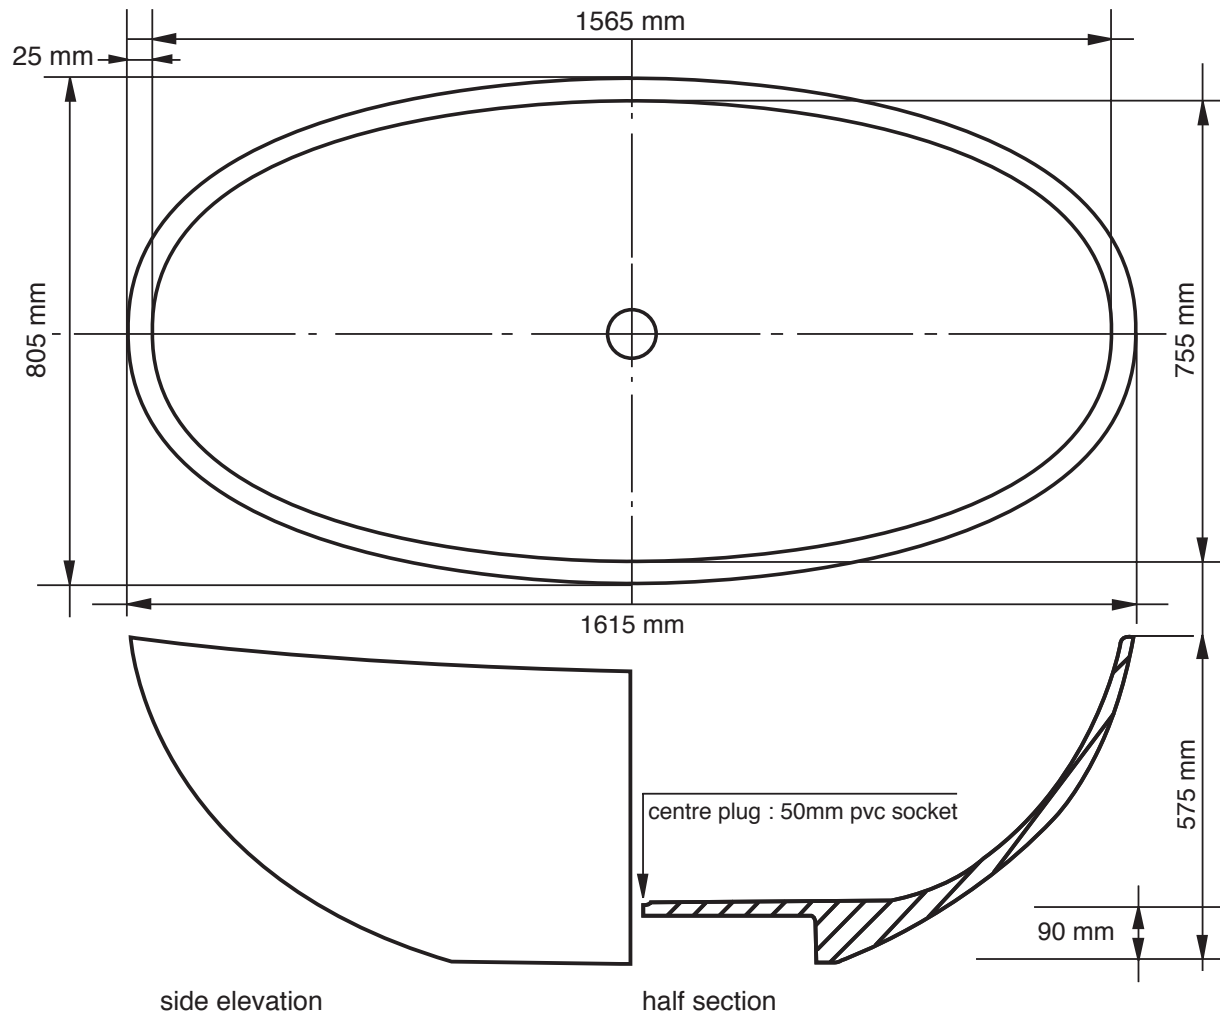

L 1615mm x W 805mm x H 575mm

Base Dimensions 755 mm x 350 mm