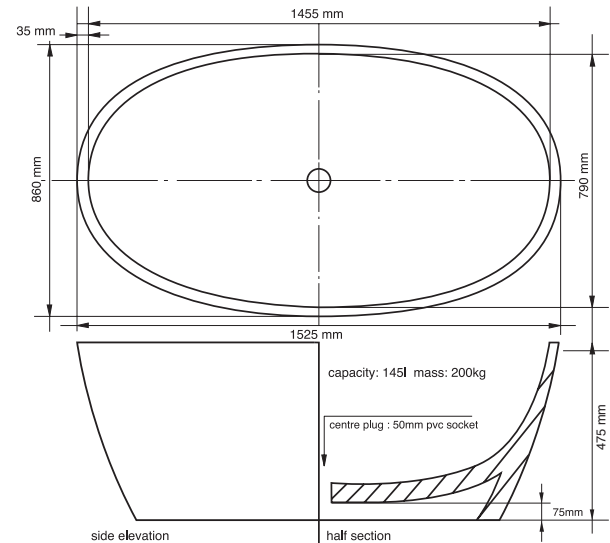

GRASSETTO

A synergy of curved lines and compact size resulting in luxurious proportions

This bath has been designed with the ladies in mind. Small enough to fit into smaller bathrooms where space is limited, the dramatic yet elegant curves of this freestanding beauty oozes refined elegance without compromising on comfort.

GRASSETTO BATH

L 1525MM X W 860MM X H 475MM

Freestanding Bath - Base Dimensions: 1200 x 600 mm

Centre Plug: 50mm PVC Socket

Base Dimensions 1200 mm x 600 mm