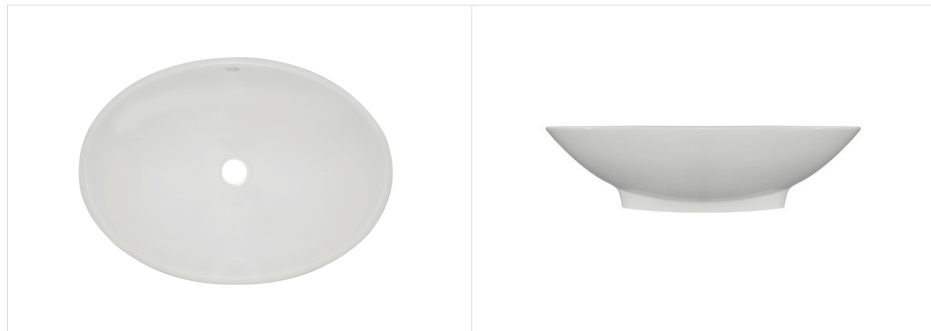

ACUTO BASIN

for the perfectly co-ordinated bathroom design

Top View

Side View

L 510mm x W 370mm x H 135mm