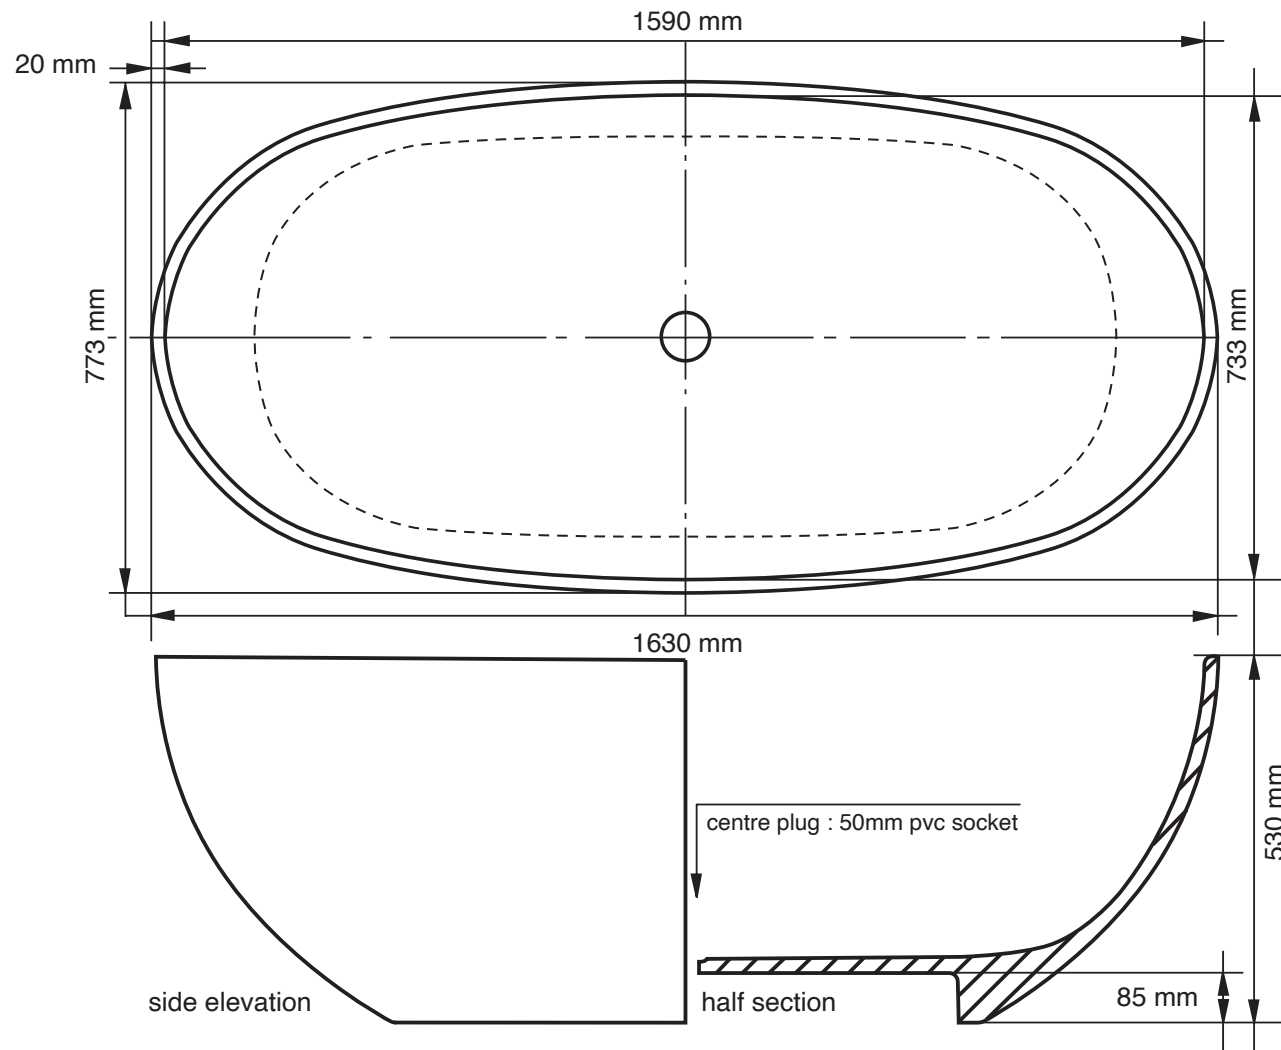

L 1630mm x W 773mm x H 530mm

Base Dimensions 1090 mm x 530 mm