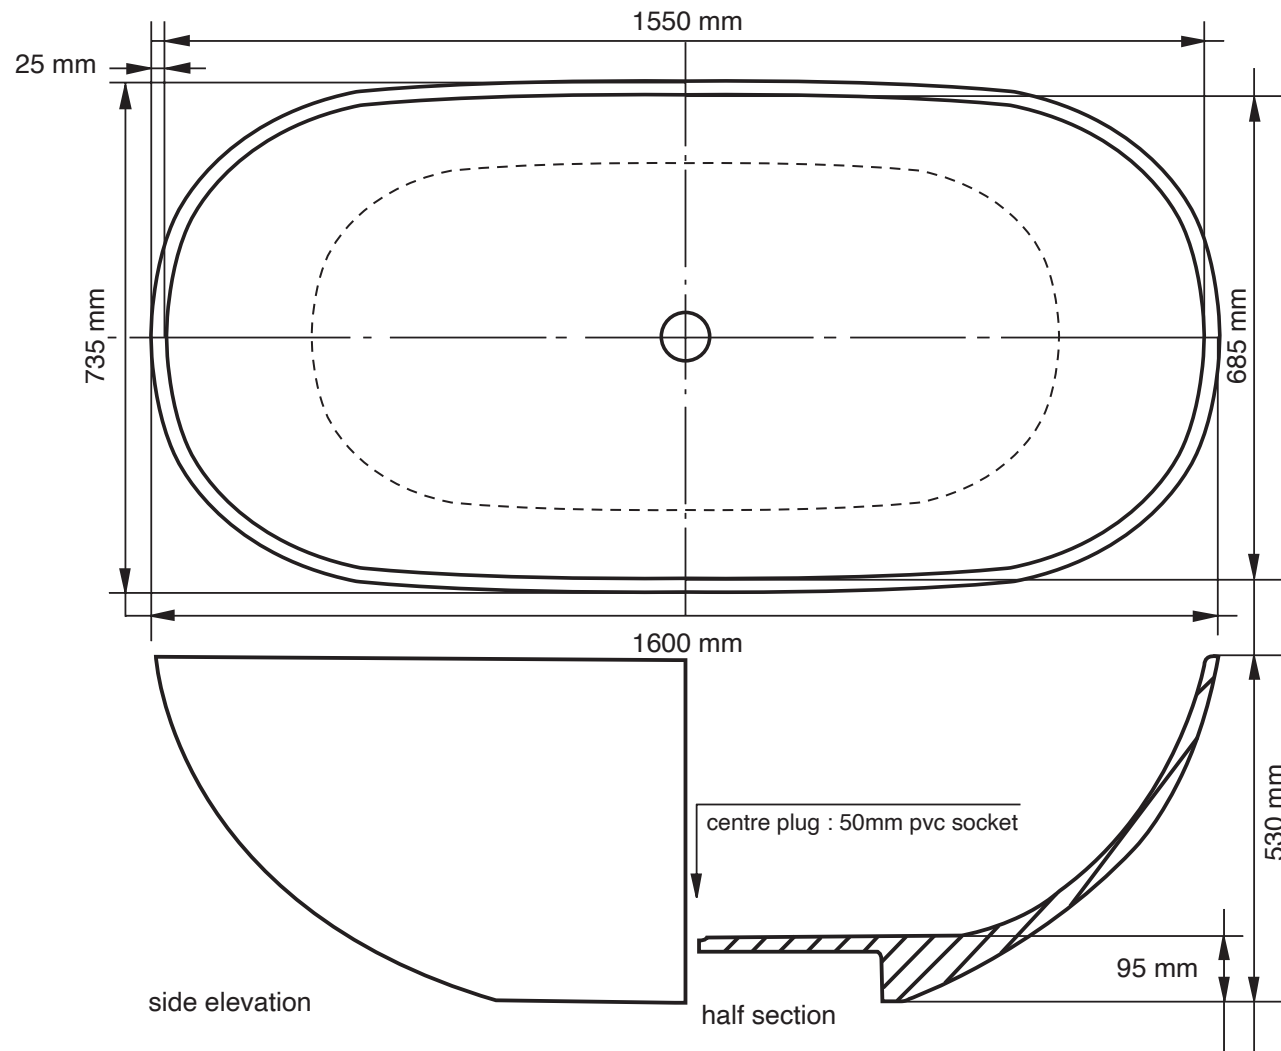

L 1600mm x W 735mm x H 530mm

Base Dimensions 780 mm x 410 mm