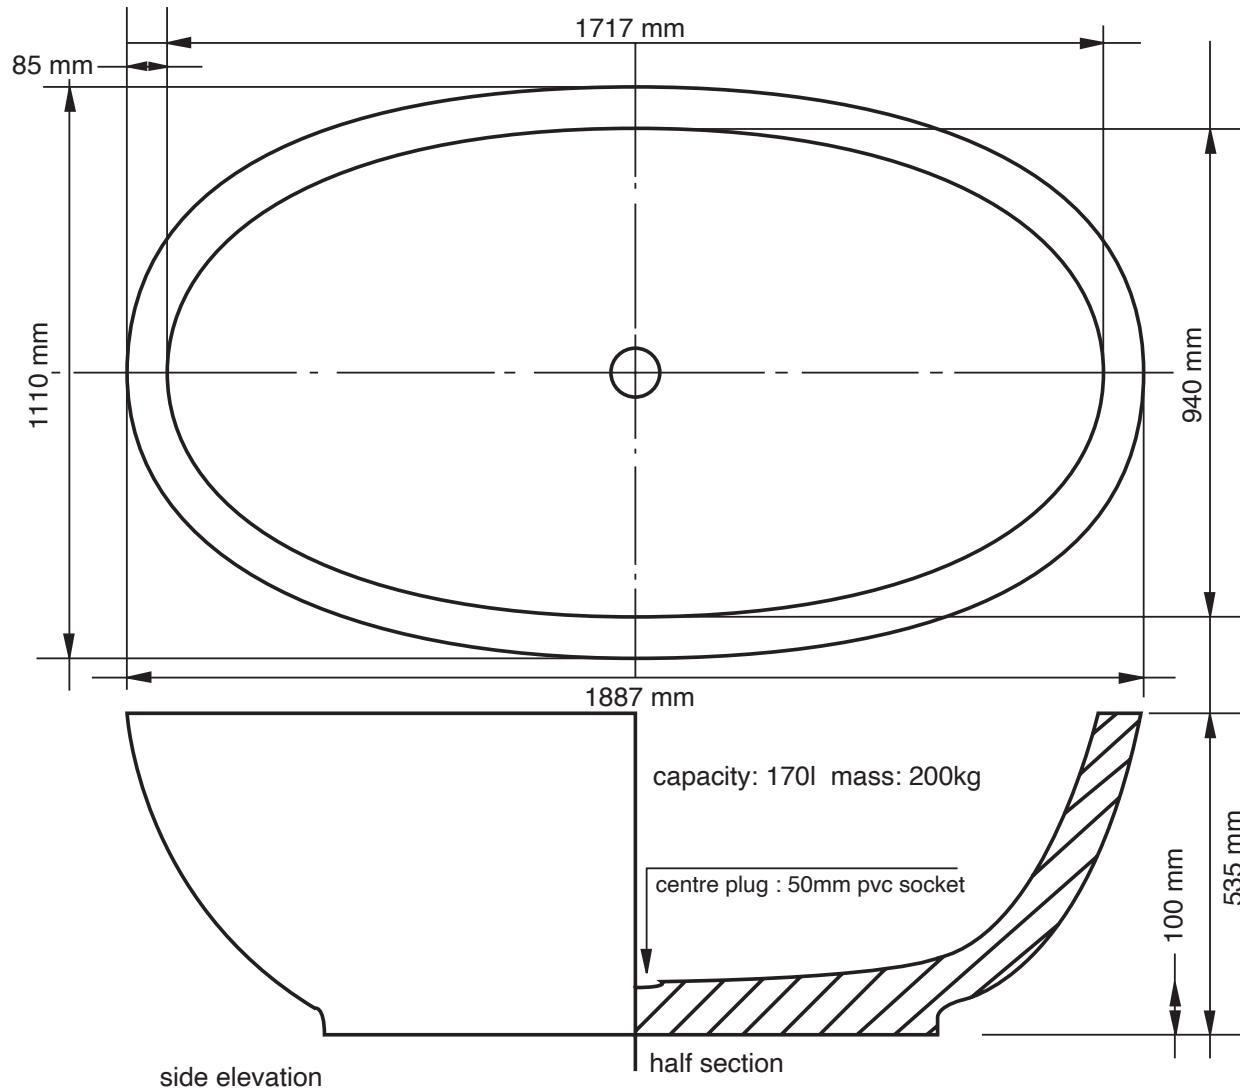

L 1887mm x W 1110mm x H 535mm

Base Dimensions 1065 mm x 450 mm