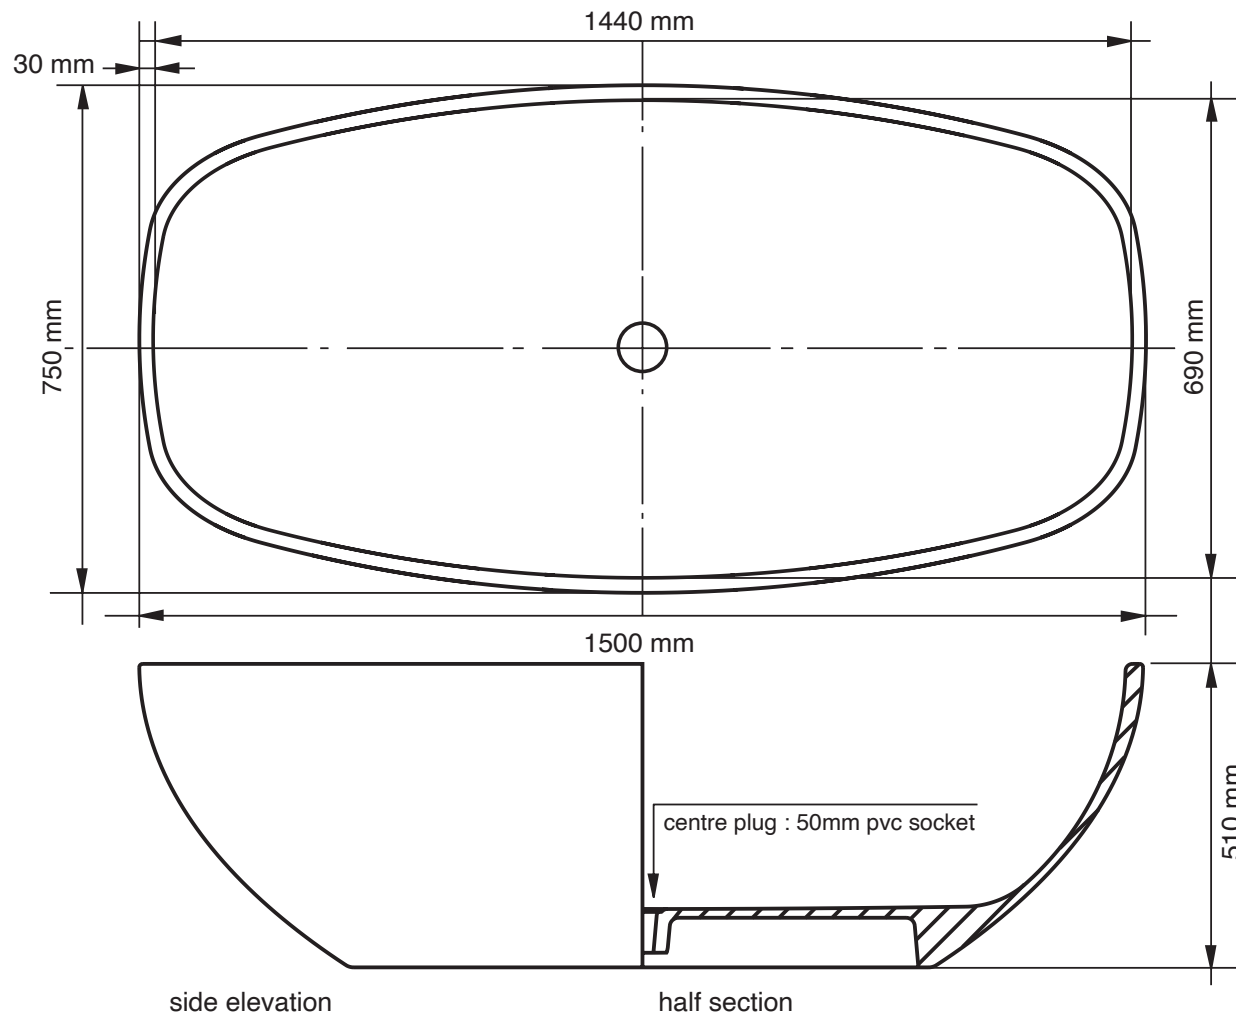

L 1500mm x W 750mm x H 510mm

Base Dimensions 830 mm x 580 mm