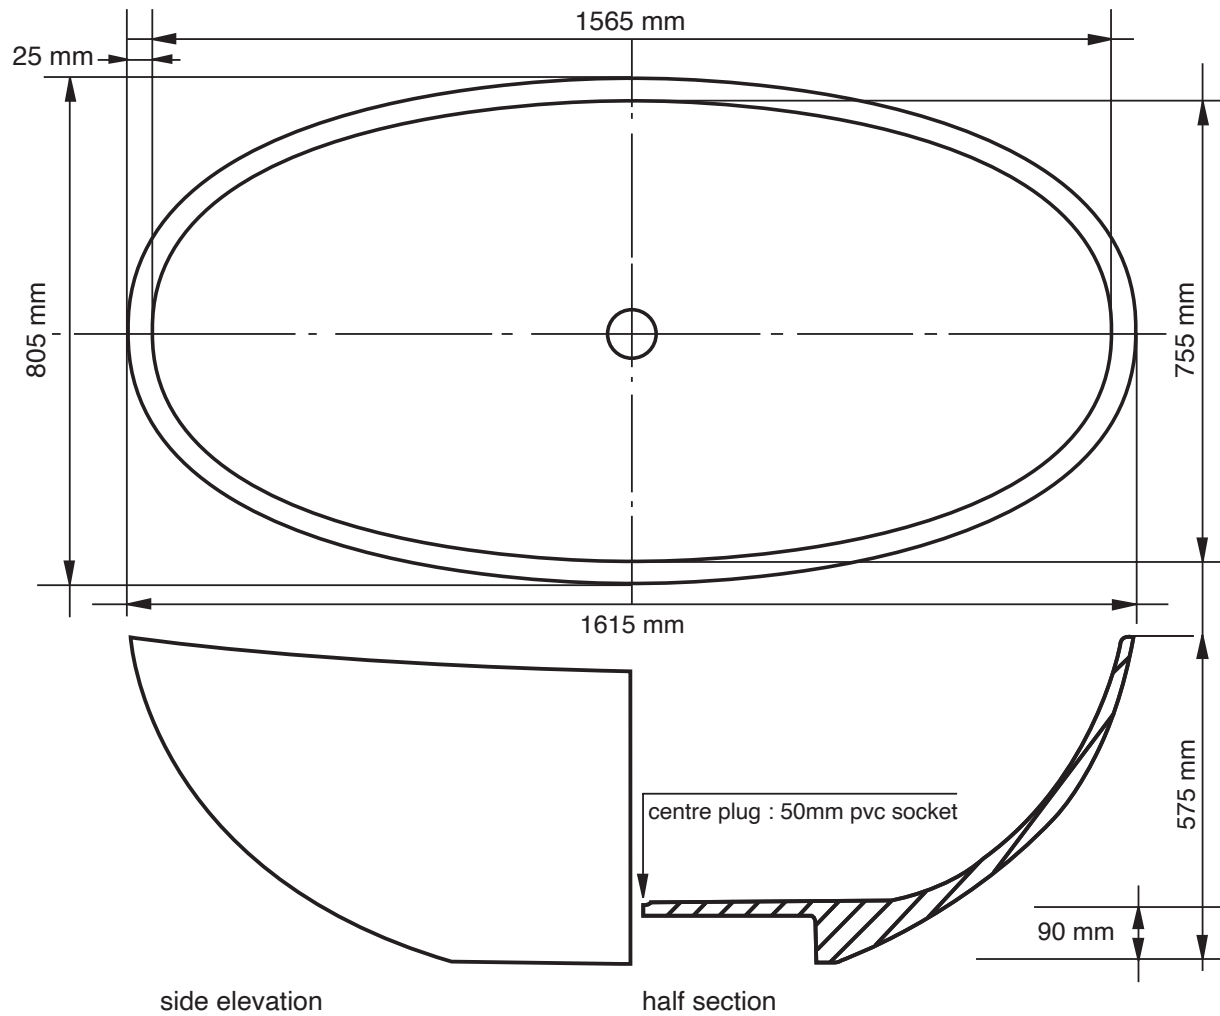

L 1615mm x W 805mm x H 575mm

Base Dimensions 755 mm x 350 mm