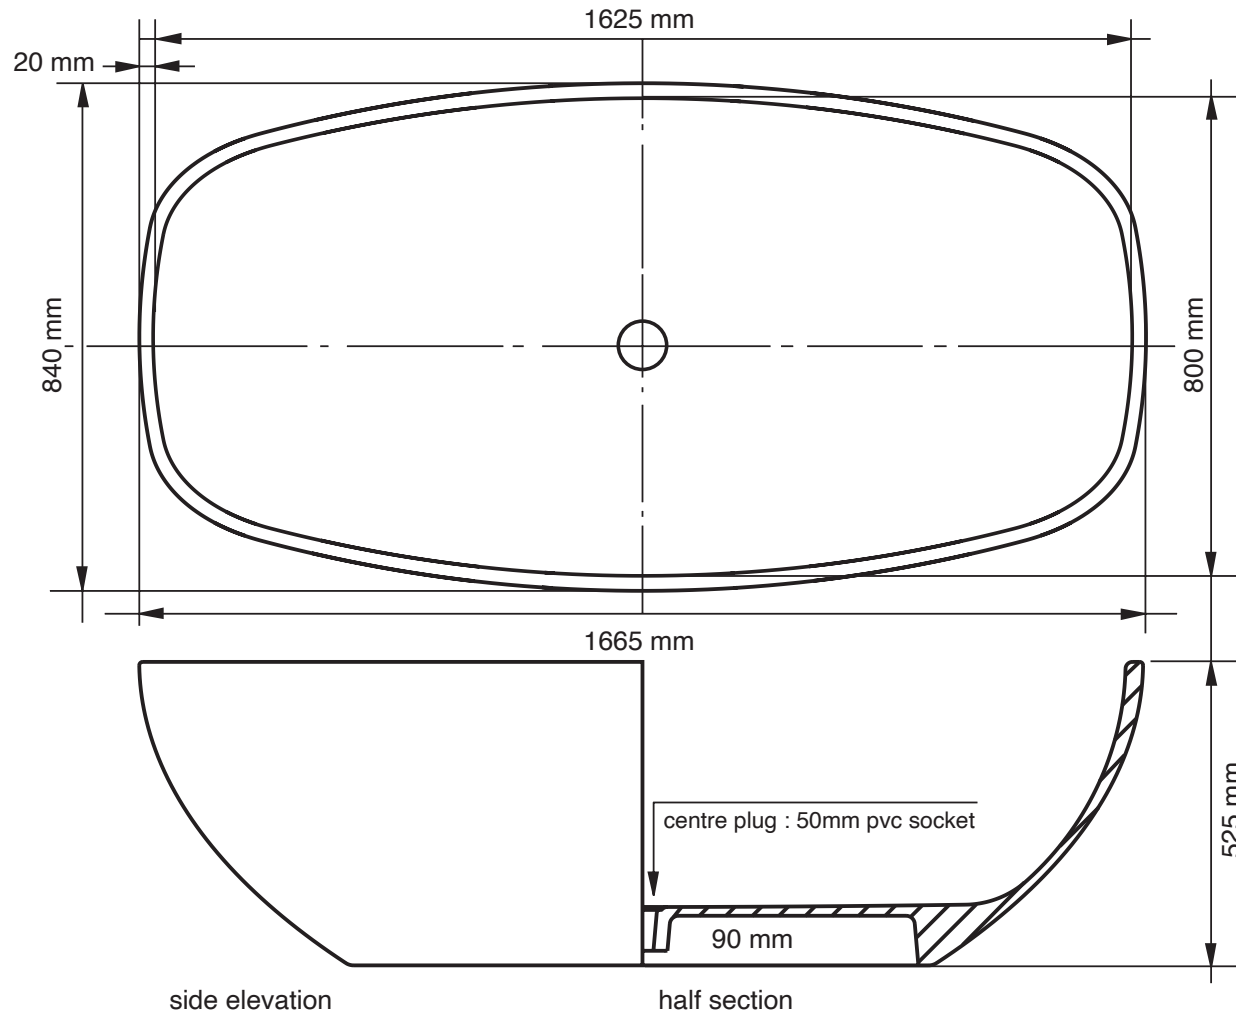

L 1665mm x W 840mm x H 525mm

Base Dimensions 870 mm x 630 mm