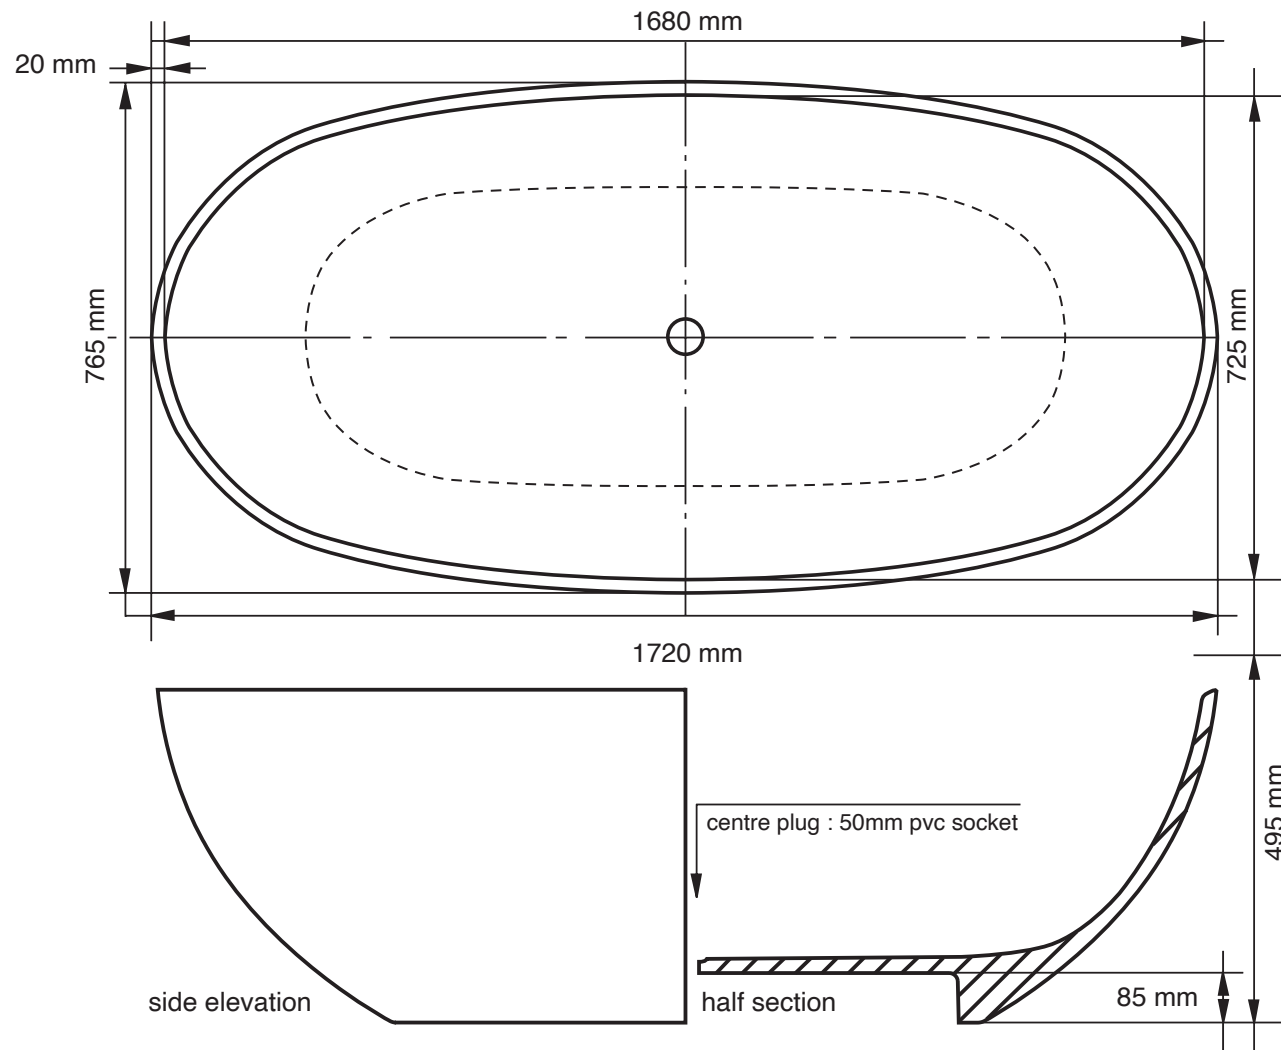

L 1720mm x W 765mm x H 495mm

Base Dimensions 1190 mm x 530 mm