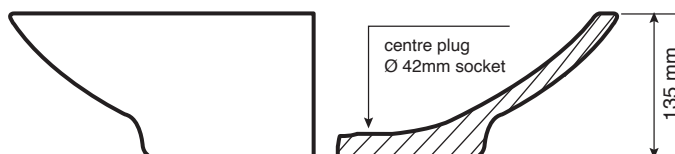

Acuto Freestanding Basin

Top View

Front View

DIMENSIONS

L 510mm x W 370mm x H 135mm

Product Properties

	DURABLE		SCRATCH RESISTANT
	UV STABLE		NON POROUS
	EASY TO CLEAN		STAIN RESISTANT
	REPAIRABLE		MOULD RESISTANT