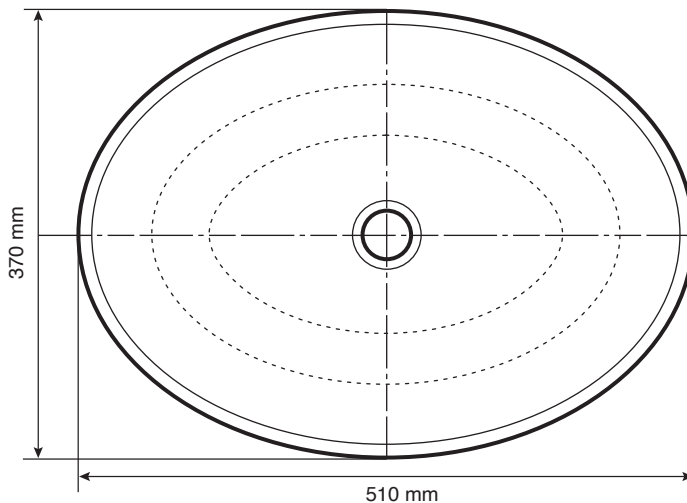

Acuto Freestanding Basin

Top View

Front View

DIMENSIONS

L 510mm x W 370mm x H 135mm

Product Properties

	DURABLE		SCRATCH RESISTANT
	UV STABLE		NON POROUS
	EASY TO CLEAN		STAIN RESISTANT
	REPAIRABLE		MOULD RESISTANT