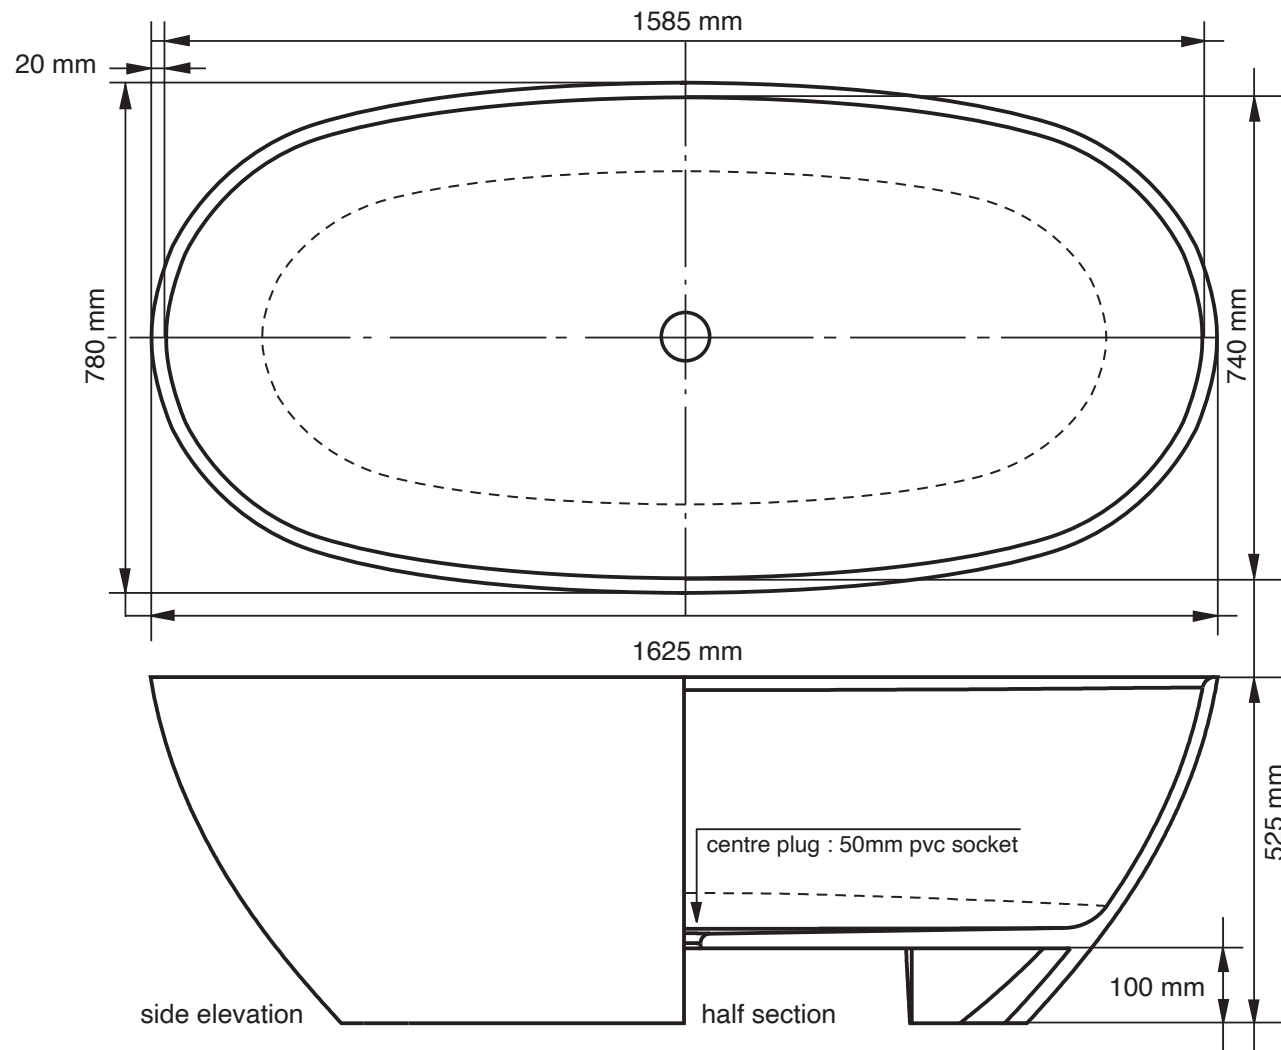

L 1625mm x W 780mm x H 525mm

Base Dimensions 1045 mm x 510 mm