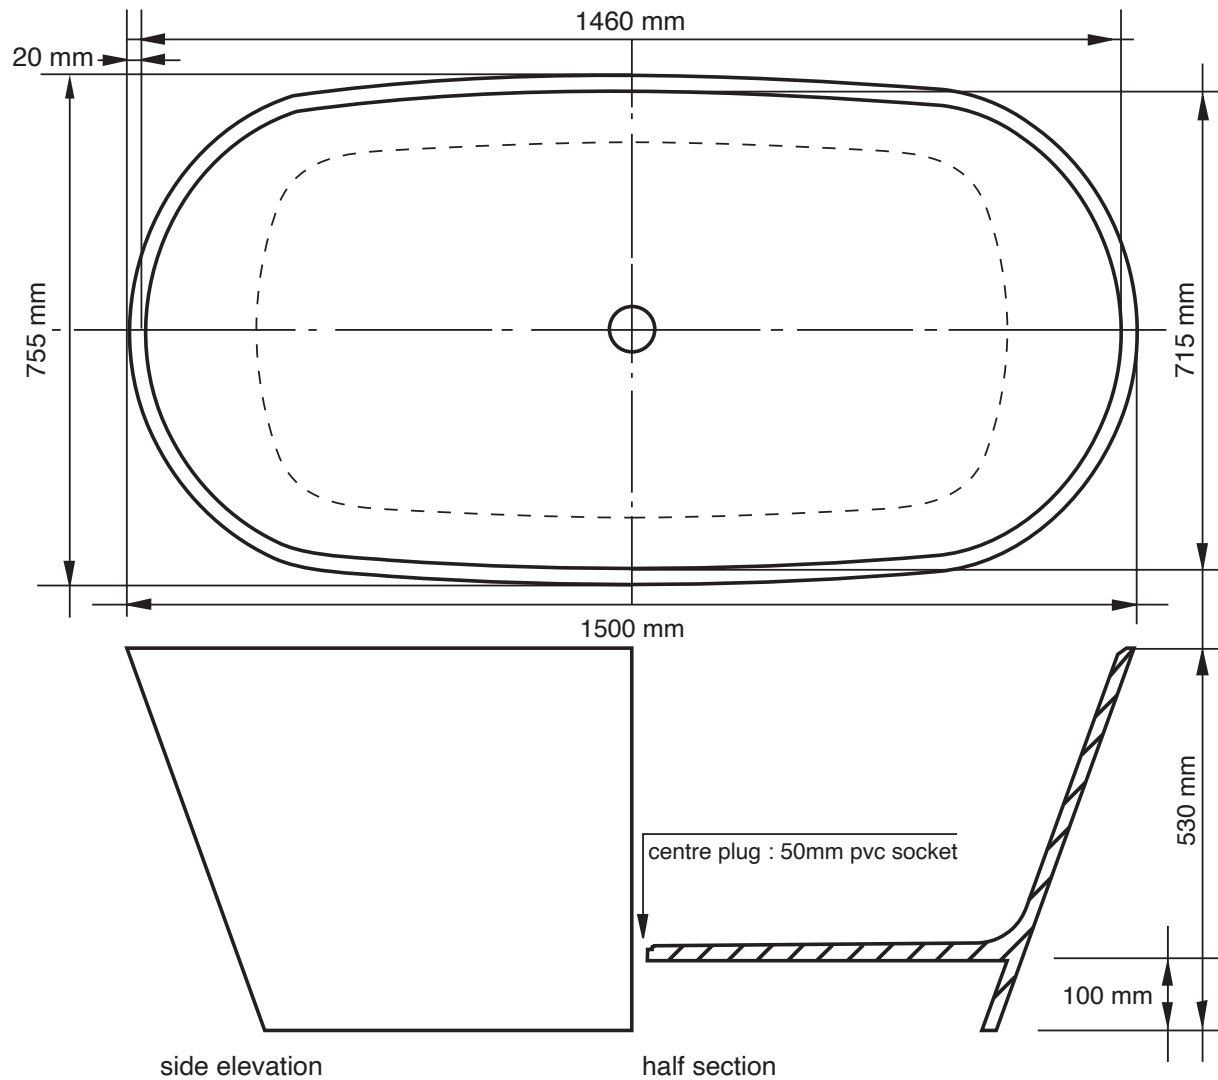

L 1500mm x W 755mm x H 530mm

Base Dimensions 1100 mm x 570 mm