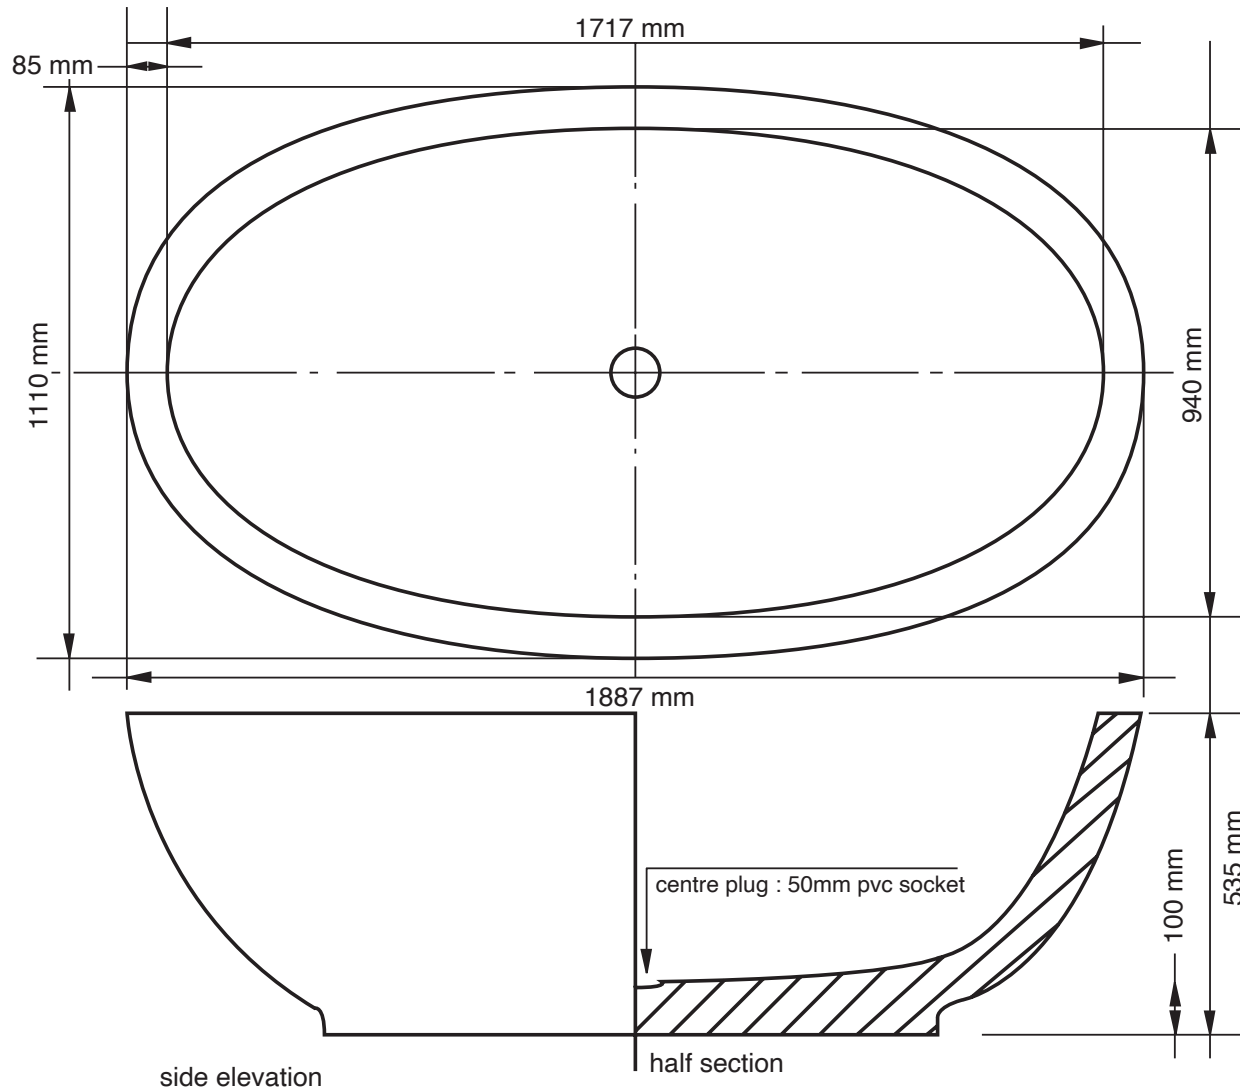

L 1887mm x W 1110mm x H 535mm

Base Dimensions 1065 mm x 450 mm