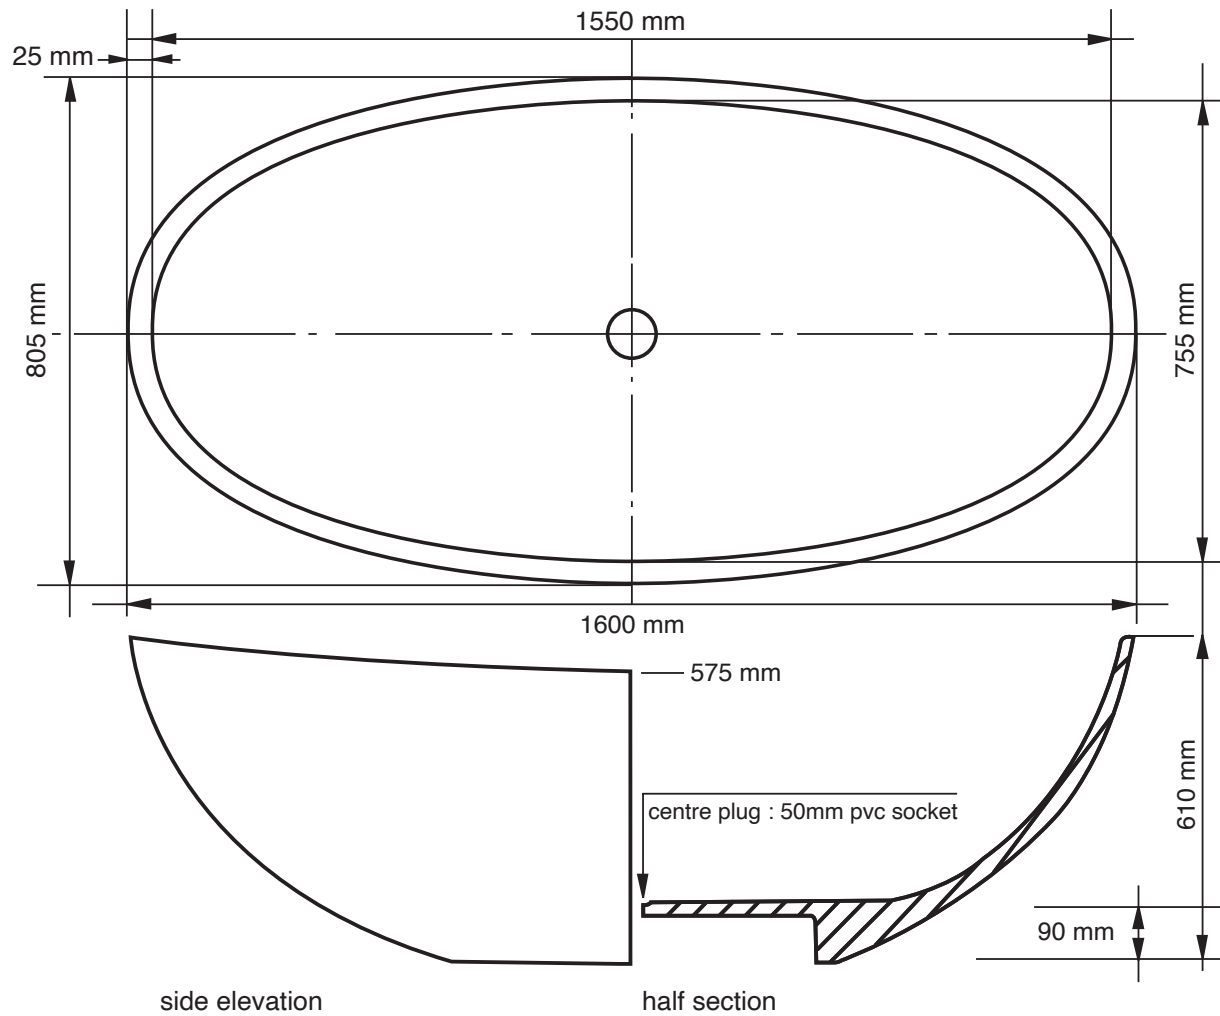

L 1600mm x W 805mm x H 610mm

Base Dimensions 755 mm x 350 mm