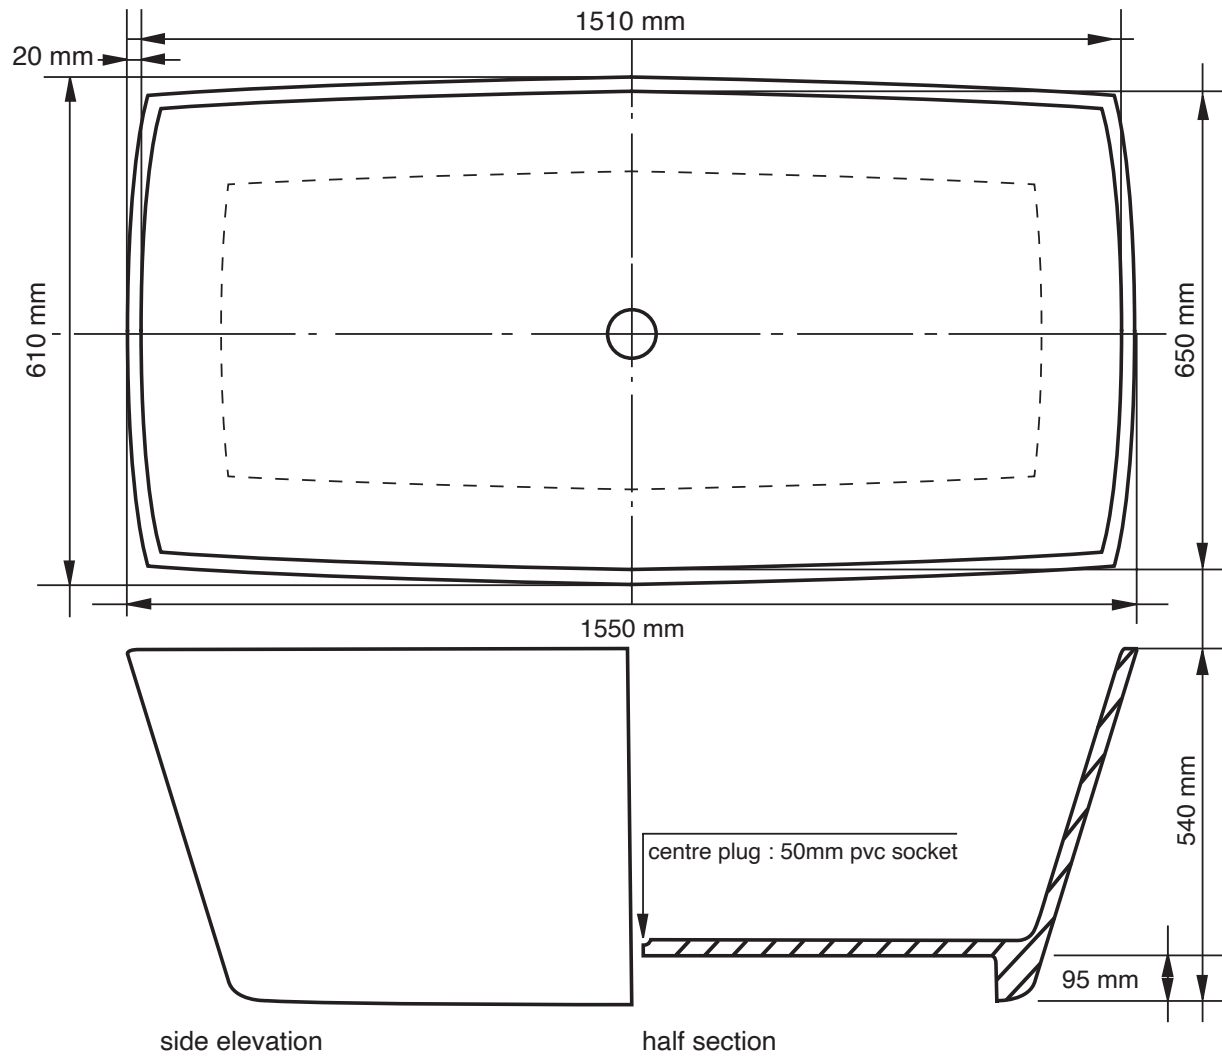

L 1550mm x W 650mm x H 540mm

Base Dimensions 1260 mm x 530 mm