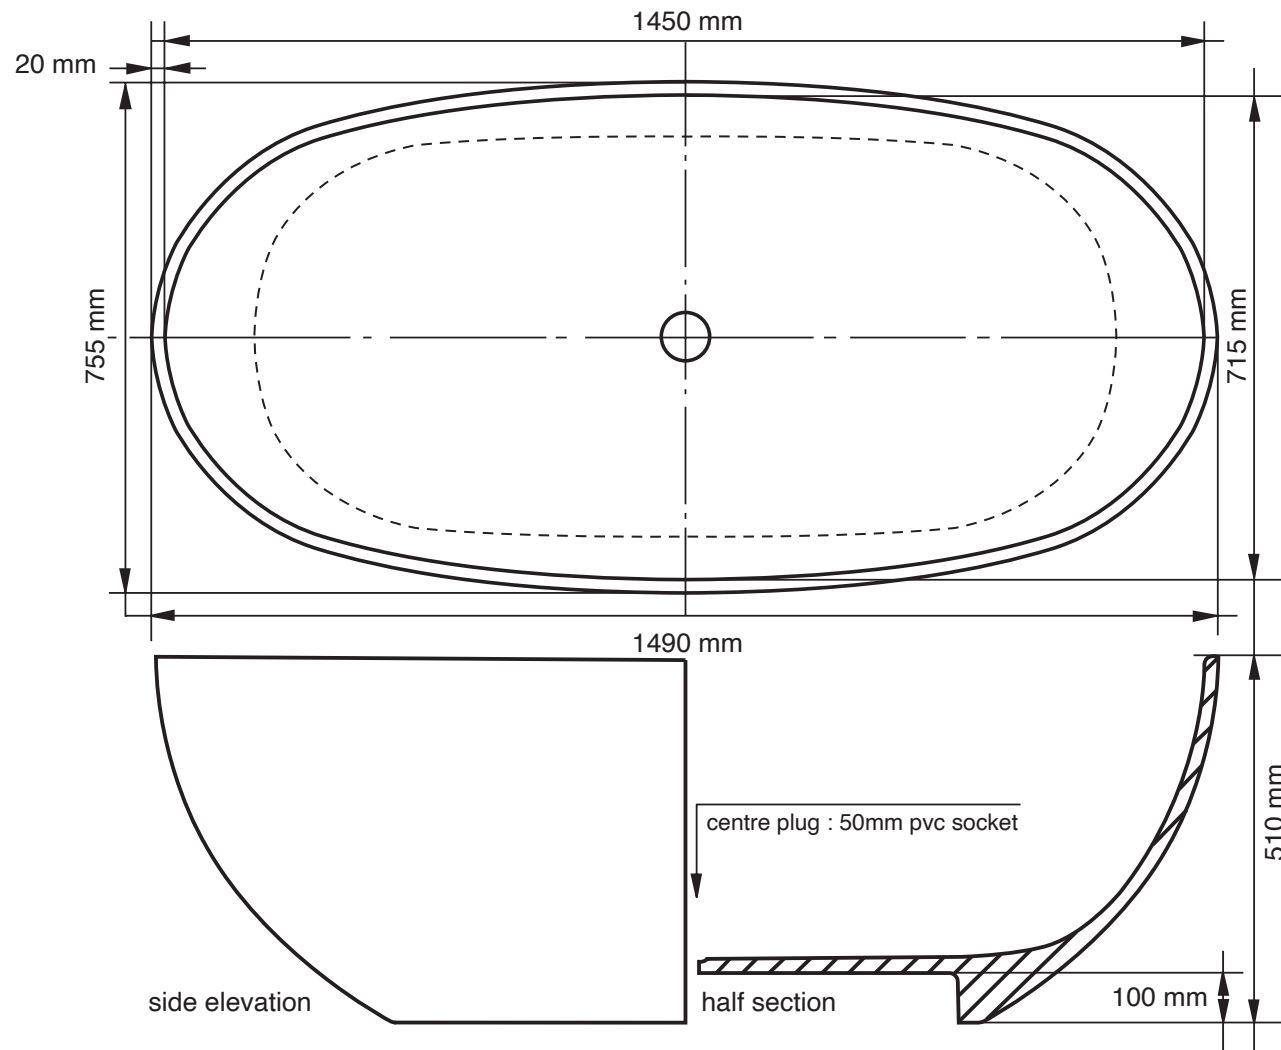

L 1490mm x W 755mm x H 510mm

Base Dimensions 890mm x 450mm