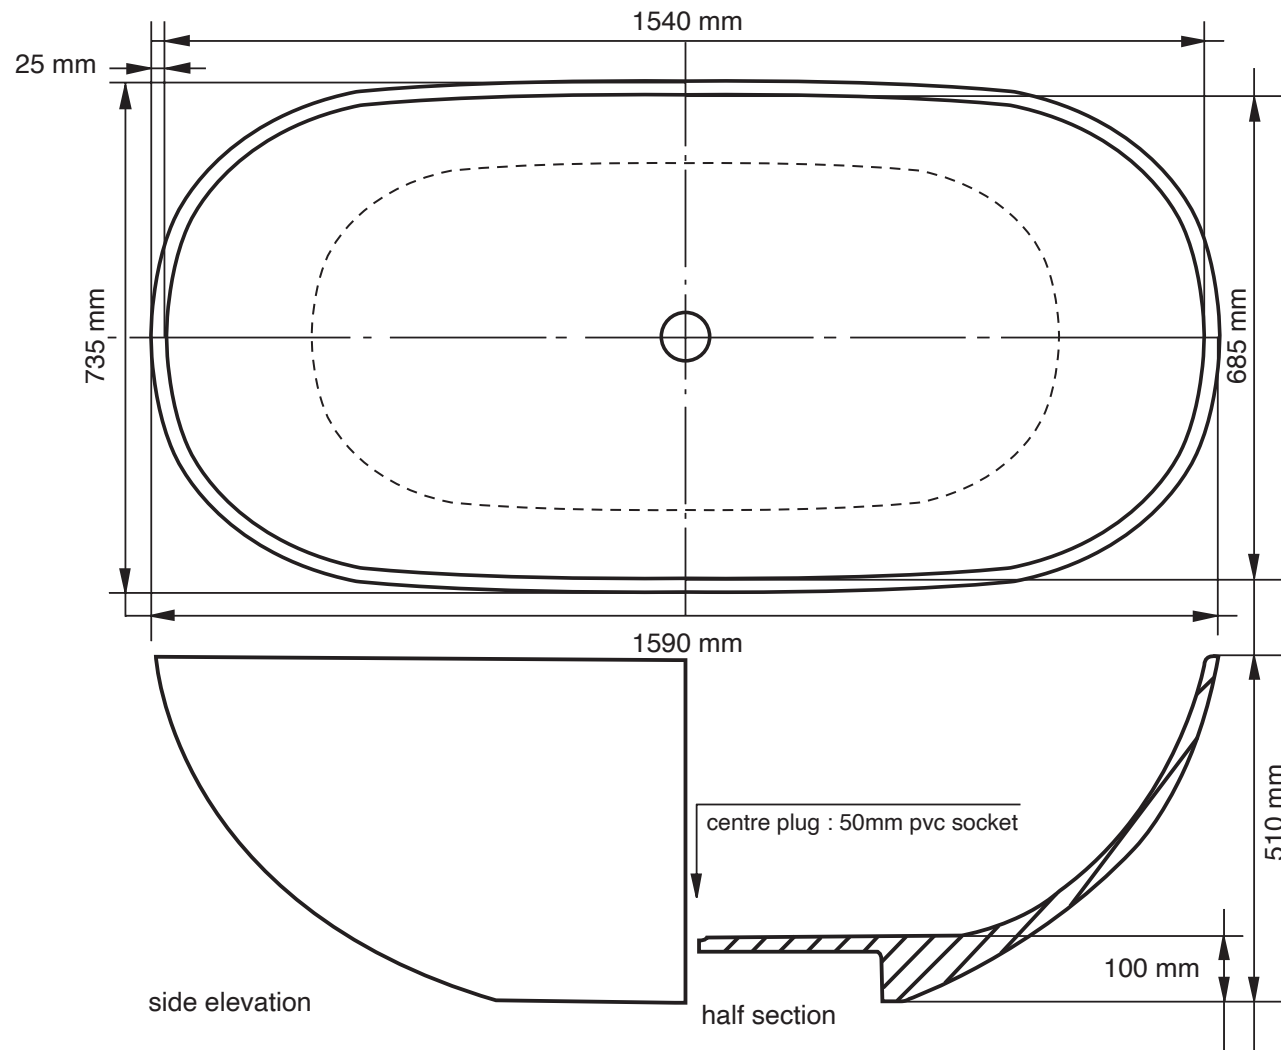

L 1590mm x W 735mm x H 510mm

Base Dimensions 780 mm x 410 mm