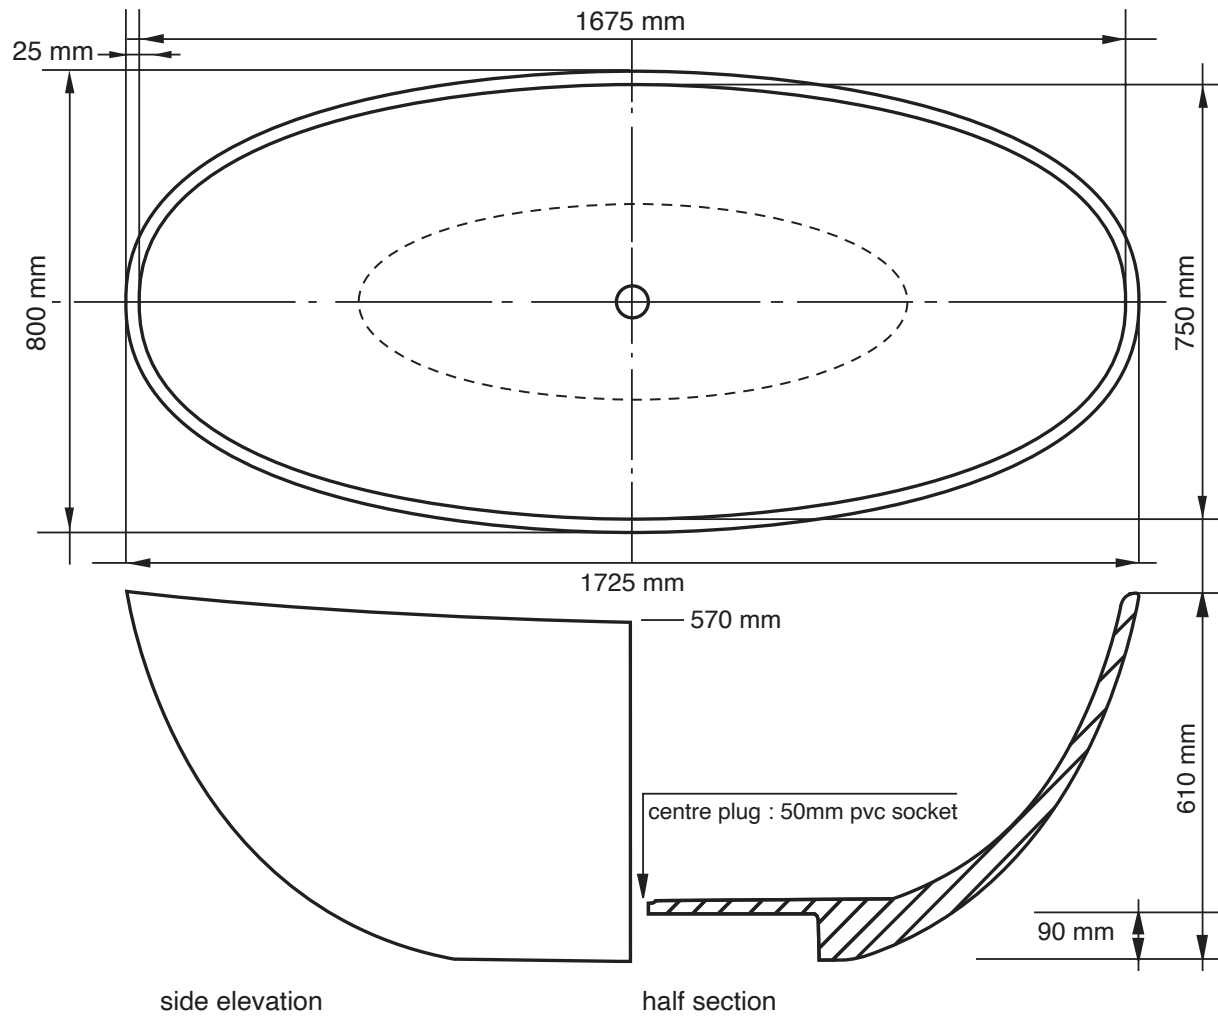

L 1725mm x W 800mm x H 610mm

Base Dimensions 855 mm x 350 mm