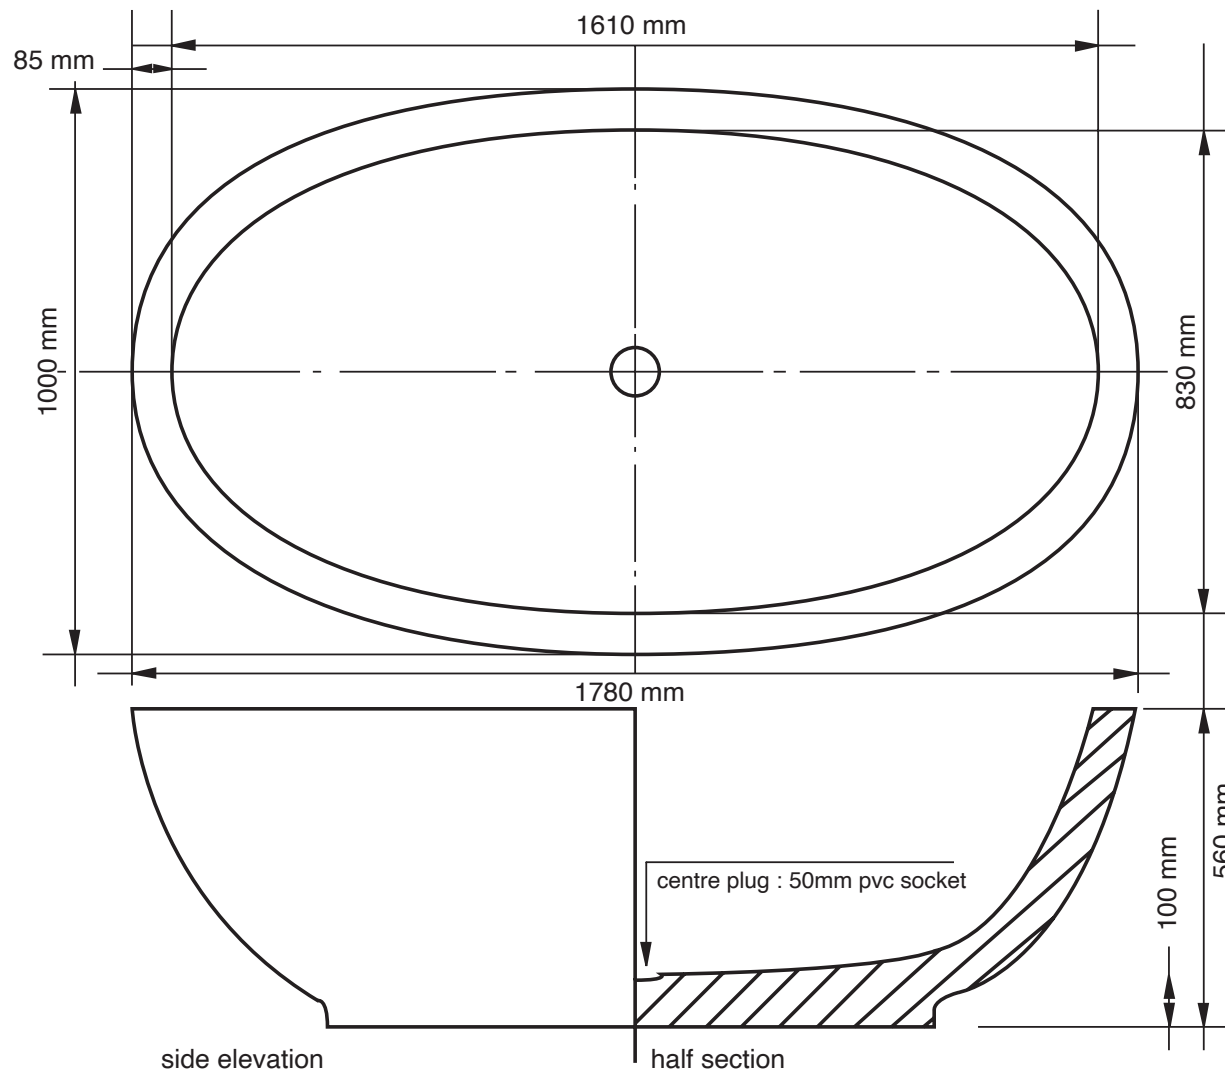

L 1780mm x W 1000mm x H 560mm

Base Dimensions 900 mm x 320 mm