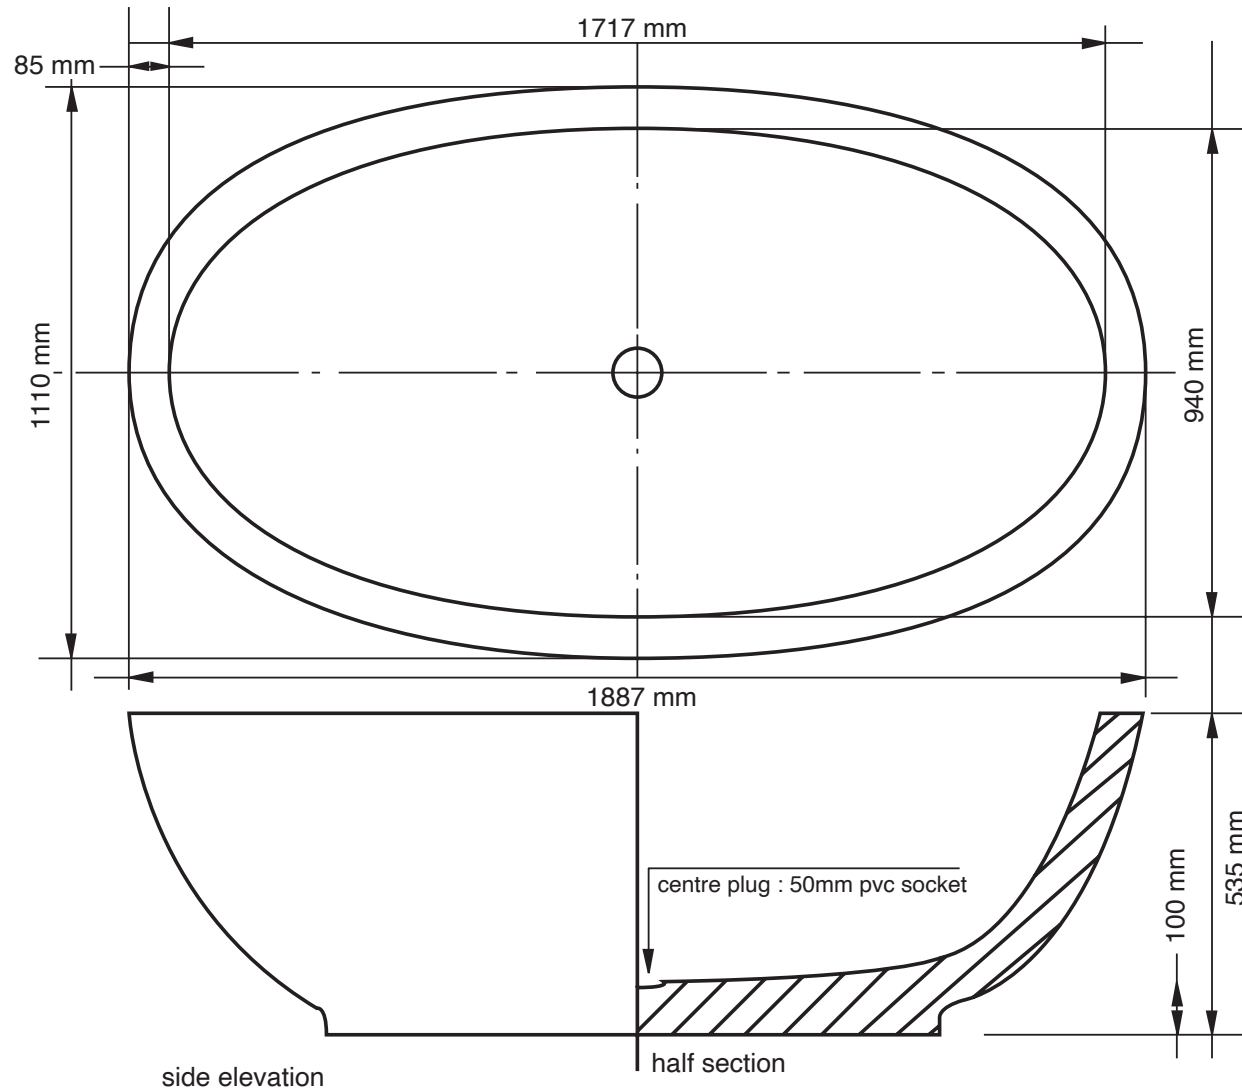

L 1887mm x W 1110mm x H 535mm

Base Dimensions 1065 mm x 450 mm