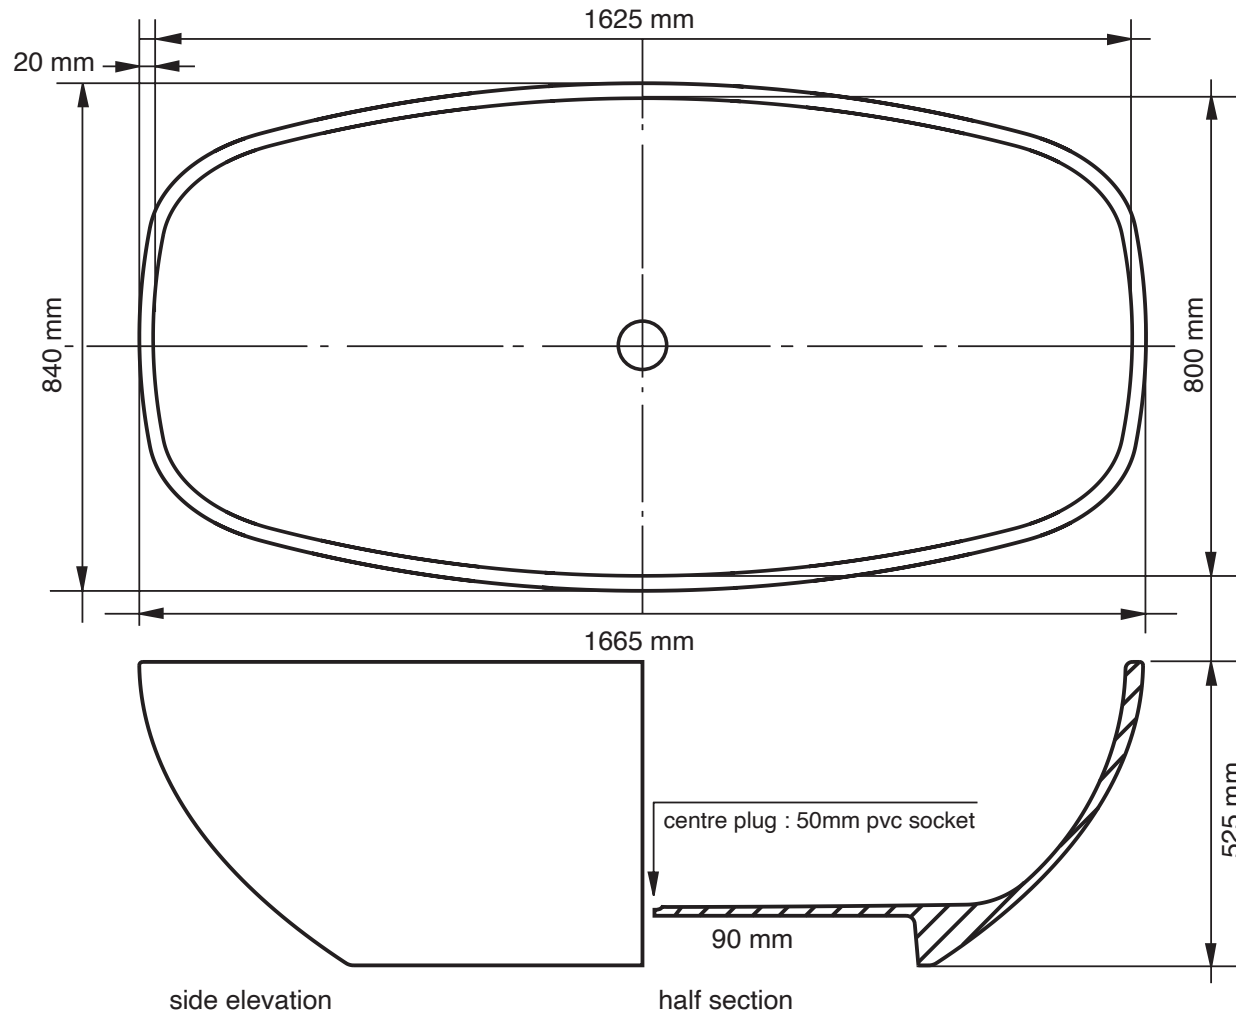

L 1665mm x W 840mm x H 525mm

Base Dimensions 870 mm x 630 mm