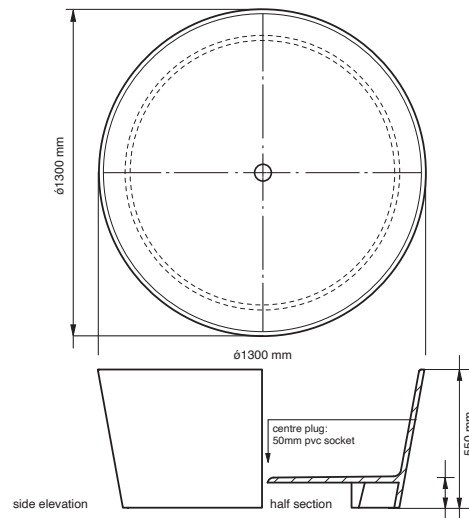

ADELE BATH

livingstone
baths

L 1300MM X W 1300MM X H 550MM

Base Dimensions: 1100 x 1100 mm

www.livingstonebaths.com