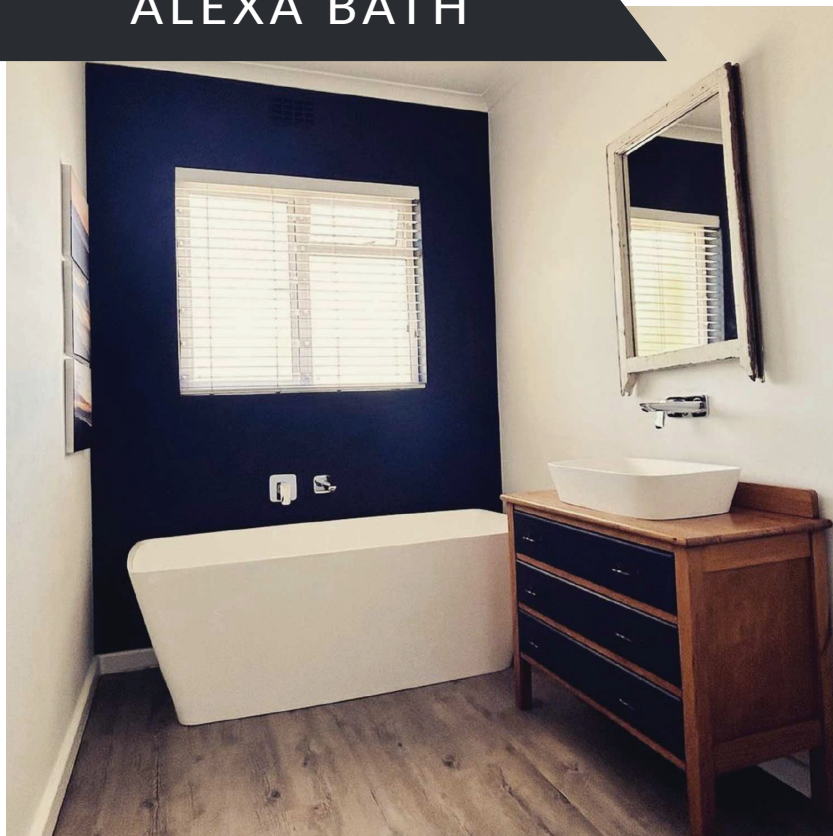

ALEXA BATH

livingstone
baths

L 1550MM X W 650MM X H 540MM

Base Dimensions: 1260 x 530 mm

www.livingstonebaths.com