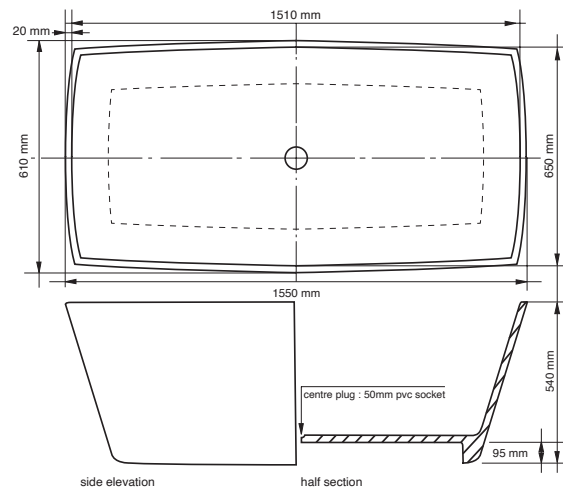

ALEXA BATH

livingstone
baths

L 1550MM X W 650MM X H 540MM

Base Dimensions: 1260 x 530 mm

www.livingstonebaths.com