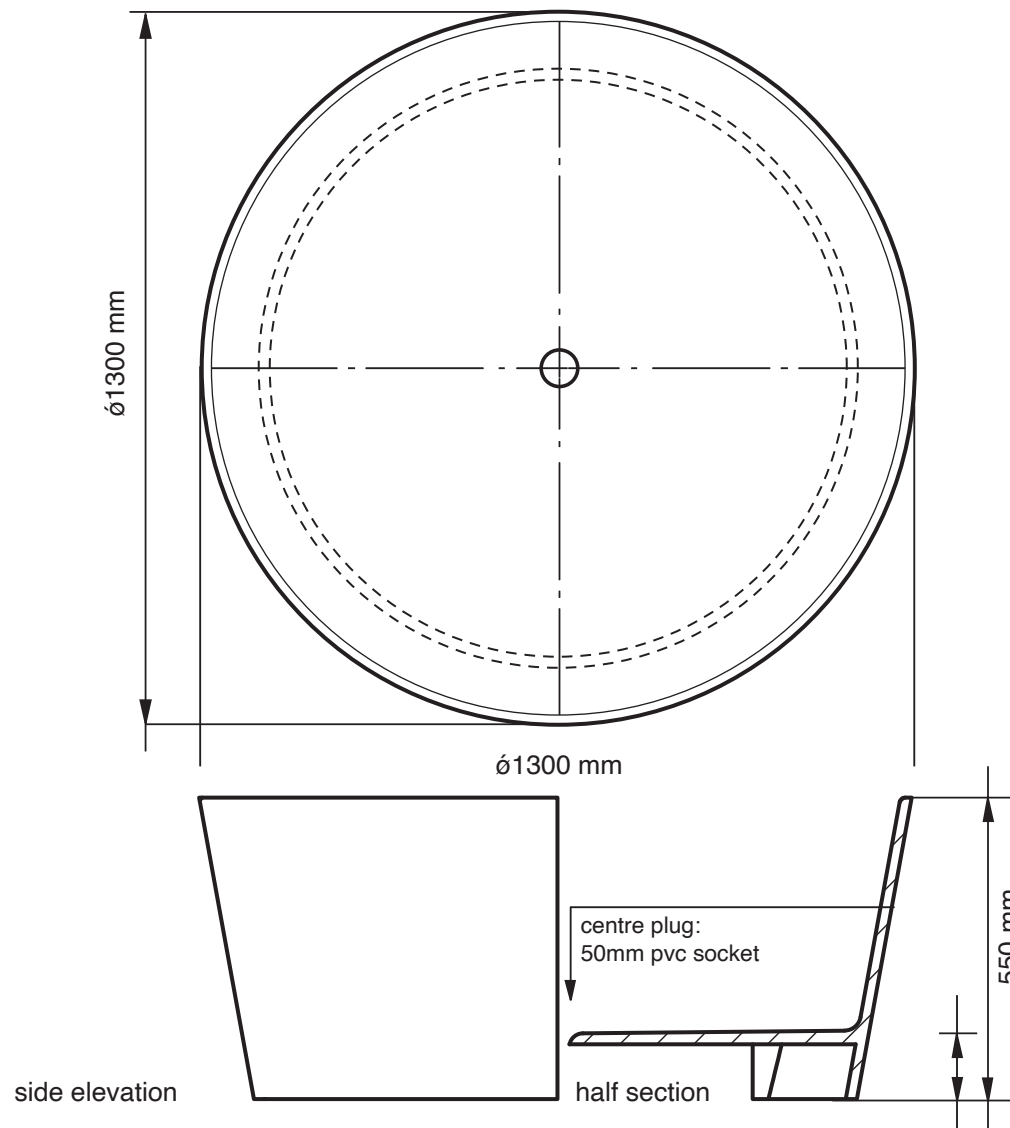

L 1300mm x W 1300mm x H 550mm

Base Dimensions 1100 mm x 1100 mm