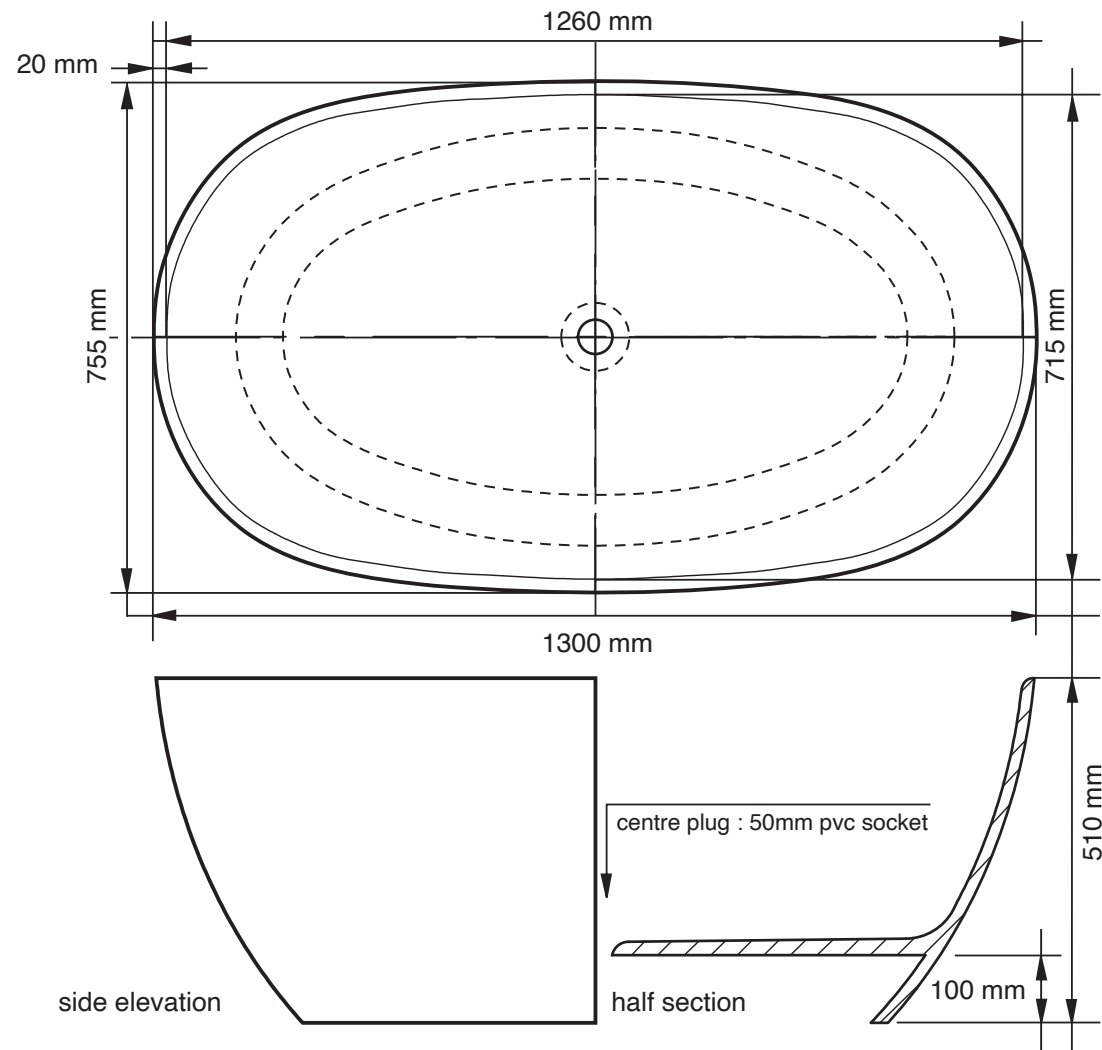

L 1300mm x W 755mm x H 510mm

Base Dimensions 867mm x 515mm