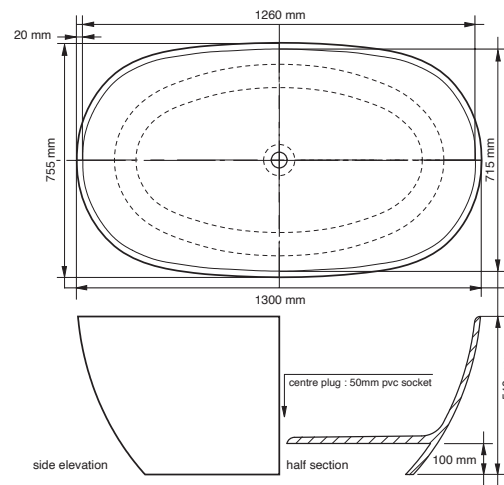

# MONICA BATH

livingstone  
baths

L 1300MM X W 755MM X H 510MM

Base Dimensions: 867 x 515 mm

[www.livingstonebaths.com](http://www.livingstonebaths.com)